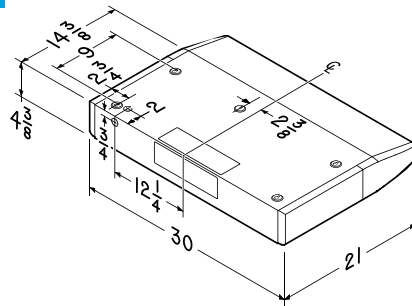

Includes 3-1/4x10" damper/adapter

Range Hood Specifications

WIDTH	WHITE	BLACK	STAINLESS STEEL
30"	QDE30WW	QDE30BL	QDE30SS

VOLTS	AMPS	SONES NORMAL SETTING	SONES HIGH SETTING	CFM NORMAL/HIGH	DUCT
120	1.6	0.8	5.5	130/290	3 1/4" x 10"

Includes 3-1/4x10" damper/adapter

Range Hood Specifications

WIDTH	STAINLESS STEEL
30"	APE130SS

Optional Accessory

MAKE-UP AIR DAMPER
MD6TU, MD8TU

VOLTS	AMPS	SONES NORMAL SETTING	SONES HIGH SETTING	CFM NORMAL/HIGH	DUCT
120	1.9	0.7	7.0	200/440	3 1/4" x 10"