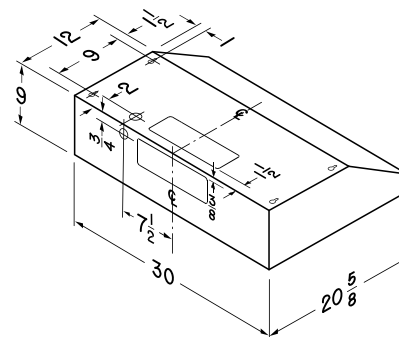

Includes 3-1/4x10" damper/adapter

Range Hood Specifications

WIDTH	STAINLESS STEEL
30"	APE130SS

Optional Accessory

MAKE-UP AIR DAMPER
MD6TU, MD8TU

VOLTS	AMPS	SONES NORMAL SETTING	SONES HIGH SETTING	CFM NORMAL/HIGH	DUCT
120	1.9	0.7	7.0	200/440	3 1/4" x 10"

- Two speed rocker switch.
- 210 CFM at maximum speed.
- 1.5 Sones at normal speed (110 CFM).
- Vertical or horizontal discharge.
- Bright 26-watt compact fluorescent bulb (included).
- Convenient 4-watt night-light (bulb included).
- Dishwasher-safe aluminum filters.
- Available in stainless steel, white and black.