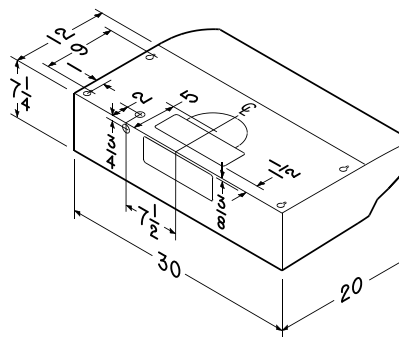

Includes 3-1/4x10" damper/adapter

Range Hood Specifications

WIDTH	STAINLESS STEEL
30"	APE130SS

Optional Accessory

MAKE-UP AIR DAMPER
MD6TU, MD8TU

VOLTS	AMPS	SONES NORMAL SETTING	SONES HIGH SETTING	CFM NORMAL/HIGH	DUCT
120	1.9	0.7	7.0	200/440	3 1/4" x 10"

Flexible option for ducted installation
 • Three way convertible 3-1/4x10" (horizontal and vertical), 7" round (vertical)
 • Includes 3-1/4x10" damper/adapter and 7" round adapter

Range Hood Specifications