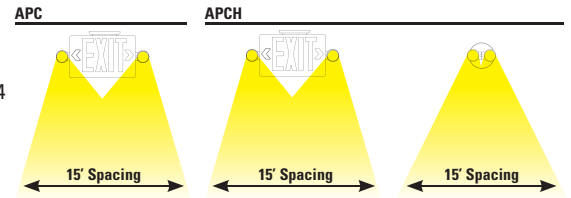

| Model # | Description | Unit Carton UPC | Master Carton Qty. |
|---------|--|-----------------|--------------------|
| APC7R | Self-Powered with LED Heads - Red lettering | 0 80083 56655 6 | 8 |
| APC7G | Self-Powered with LED Heads - Green lettering | 0 80083 56716 4 | 8 |
| APCH7R | Self-Powered with LED Heads, High Power with Remote Capacity - Red lettering | 0 80083 56717 1 | 8 |
| APCH7G | Self-Powered with LED Heads, High Power with Remote Capacity - Green lettering | 0 80083 56718 8 | 6 |