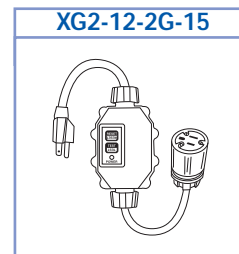

Notes: 1. All cord is SJT. 2. All product is rated 120 volts.

6P
SUBMERSIBLE

**All "W" Models
Have Perma-Tite®
Water Tight
Plugs & Connectors**

FOR THE LATEST FULL SEARCHABLE LISTING BY PART NUMBER, GO TO: WWW.ERICSON.COM/AGENCY
Note: Products shown on this page may not be listed.