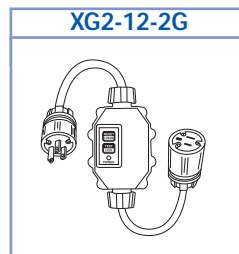

Notes: 1. All cord is SJT. 2. All product is rated 120 volts.

6P
SUBMERSIBLE

**All "W" Models
Have Perma-Tite®
Water Tight
Plugs & Connectors**

FOR THE LATEST FULL SEARCHABLE LISTING BY PART NUMBER, GO TO: WWW.ERICSON.COM/AGENCY
Note: Products shown on this page may not be listed.