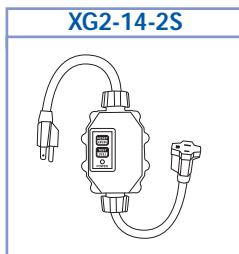

Notes: 1. All cord is SJT. 2. All product is rated 120 volts.

6P
SUBMERSIBLE

**All "W" Models
Have Perma-Tite®
Water Tight
Plugs & Connectors**

FOR THE LATEST FULL SEARCHABLE LISTING BY PART NUMBER, GO TO: WWW.ERICSON.COM/AGENCY
Note: Products shown on this page may not be listed.