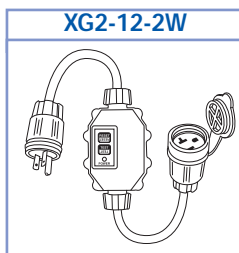

Notes: 1. All cord is SJT. 2. All product is rated 120 volts.

6P
SUBMERSIBLE

**All "W" Models
Have Perma-Tite®
Water Tight
Plugs & Connectors**

FOR THE LATEST FULL SEARCHABLE LISTING BY PART NUMBER, GO TO: WWW.ERICSON.COM/AGENCY
Note: Products shown on this page may not be listed.