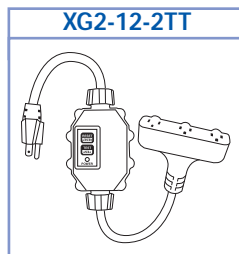

Notes: 1. All cord is SJT. 2. All product is rated 120 volts.

6P
SUBMERSIBLE

**All "W" Models
Have Perma-Tite®
Water Tight
Plugs & Connectors**

FOR THE LATEST FULL SEARCHABLE LISTING BY PART NUMBER, GO TO: WWW.ERICSON.COM/AGENCY
Note: Products shown on this page may not be listed.