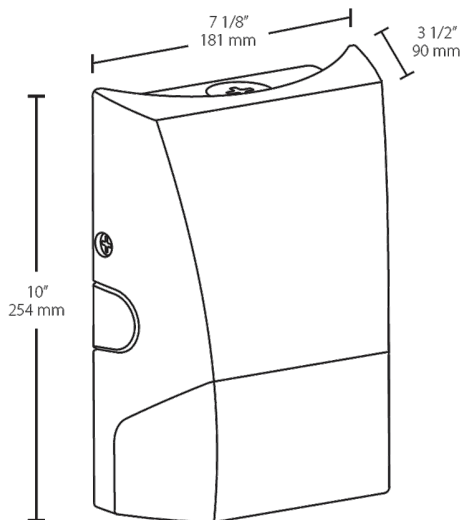

FTC Country of Origin:

This product was assembled in the USA by RAB using imported components.

Buy American Act Compliance:

This product complies with the Buy American Act.

Dimensions

Features

- Economical
- Traditional non-cutoff design
- 60,000-hour LED lifespan
- 5-Year limited warranty