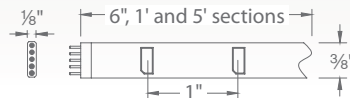

INVISILED® 64

Pro2 InvisiLED®

Actual Size

Power: 4W / ft
Lumens: Up to 330 lm / ft
CRI: 90
Rated Life: 80,000 hours

- Brightest InvisiLED® system available
- Designed for cove or task lighting
- UL listed for damp location
- 5 year warranty

- Maximum run length of 25 feet
- May be field cut every 6 inches at the end of a run
- Smooth and continuous ELV dimming

Tape Selections

System	Color Temp	Length	Qty	Finish
LED-TX24	27 2700K	6IN 6 inches	1	WT White
	30 3000K	1 1 foot	1	
	35 3500K	5 5 feet	1	
	45 4500K	1-40 1 foot	40	