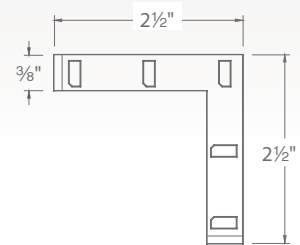

INVISILED® 64

Pro2 InvisiLED®

Actual Size

Power: 4W / ft
Lumens: Up to 330 lm / ft
CRI: 90
Rated Life: 80,000 hours

- Brightest InvisiLED® system available
- Designed for cove or task lighting
- UL listed for damp location
- 5 year warranty

- Maximum run length of 25 feet
- May be field cut every 6 inches at the end of a run
- Smooth and continuous ELV dimming

Tape Selections

System	Color Temp	Length	Qty	Finish
LED-TX24	27 2700K	6IN 6 inches	1	WT White
	30 3000K	1 1 foot	1	
	35 3500K	5 5 feet	1	
	45 4500K	1-40 1 foot	40	