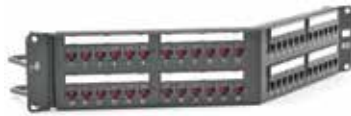

Jack  
HXJ6BK

Patch Panel  
HP648A

Patch Cord  
HC6B01

Cable  
C6RPY

The NEXTSPEED® Category 6 UTP system is designed to deliver headroom beyond 500MHz for dependable Multi-gigabit Ethernet applications. NEXTSPEED's extended bandwidth provides reliability with zero bit error rate performance for today's high speed digital communications.

### NEXTSPEED® Category 6 Jacks

Color	Single Pack	25-Pack	Color	Single Pack	25-Pack
Black	<b>HXJ6BK</b>	<b>HXJ6BK25</b>	Office White	<b>HXJ6OW</b>	<b>HXJ6OW25</b>
Blue	<b>HXJ6B</b>	<b>HXJ6B25</b>	Purple	–	<b>HXJ6P25</b>
Gold	–	<b>HXJ6GL25</b>	Red	<b>HXJ6R</b>	<b>HXJ6R25</b>
Gray	<b>HXJ6GY</b>	<b>HXJ6GY25</b>	White	<b>HXJ6W</b>	<b>HXJ6W25</b>
Green	<b>HXJ6GN</b>	<b>HXJ6GN25</b>	Yellow	<b>HXJ6Y</b>	<b>HXJ6Y25</b>