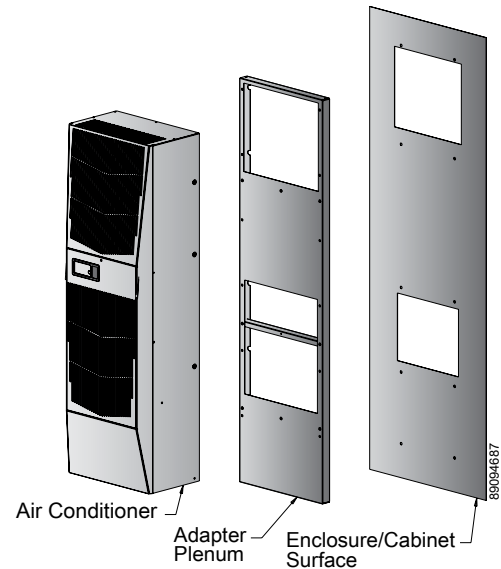

## EASY SWAP ADAPTOR PLENUMS FOR AIR CONDITIONERS

### APPLICATION

When existing air conditioners are damaged or have reached end-of-life, EASY SWAP Adaptor Plenums provide a quick and easy means for attaching newer Hoffman® air conditioners to the cut-out left on the enclosure.

### FEATURES

- No modification of the enclosure required - designed to match the enclosure cut-out and mounting holes of the air conditioner being replaced
- Plenum design allows for optimum air flow (vs. a flat plate that can block the air intake and air outtake left by the older air conditioner)
- Gasket included