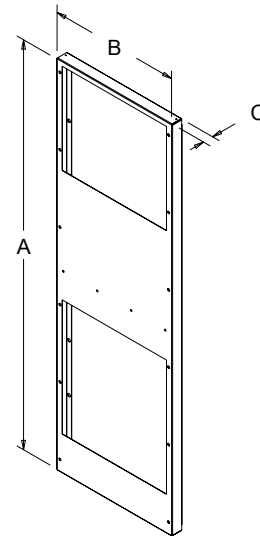

FINISH

- Painted to match the standard Hoffman air conditioner color (light gray)
- Other colors available upon request