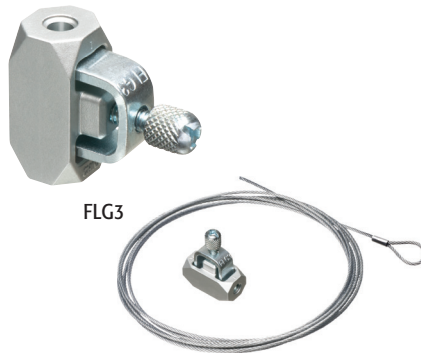

Wire Grabber™ and Kits

Reliable hanging support for fixture boxes, fixtures, cable tray and other static loads up to 75 lbs requiring drop wire support.

MISCELLANEOUS

FLG3

DWB0805

DWYH0805

DWYT0805

BW580

Scan For Video

CATALOG NUMBER	UPC/DCI/NAED MFG #018997	DESCRIPTION	UNIT PKG	STD PKG	LENGTH
DWB0805	06805		1	10	5'
DWB0812	06883	Straight Kit w/ Looped End	1	10	10'
DWB0815	06815	holds static loads up to 75 lbs (w/ supplied .080" wire)	1	10	15'
DWB0820	06820		1	10	20'
DWB0830	06830		1	10	30'
DWH0805	15022	Straight Kit with Hook holds static loads up to 75 lbs	1	10	5'
DWH0810	15023		1	10	10'
DWT0805	15020	Straight Kit with Toggle holds static loads up to 75 lbs	1	10	5'
DWT0810	15021		1	10	10'
DWY2H0810	11312	"Y" Kit with Hooks Two Pack holds static loads up to 150 lbs	2	10	10'
DWYH0805	11307	18 Inch "Y" Kit with Hooks	1	10	5'
DWYH0810	11308	holds static loads up to 75 lbs	1	10	10'
DWYH0815	11309		1	10	15'
DWYH0820	11310	(w/ supplied .080" wire)	1	10	20'
DWYH0830	11311		1	10	30'
DWY2T0810	11306	"Y" Kit with Toggles Two Pack holds static loads up to 150 lbs	2	10	10'
DWY2T0812	11314		2	10	5'
DWYT0812	11313	12 Inch "Y" Kit with Toggles	1	10	5'
DWYT0805	11301		1	10	5'
DWYT0810	11302	18 Inch "Y" Kit with Toggles	1	10	10'
DWYT0815	11303	holds static loads up to 75 lbs	1	10	15'
DWYT0820	11304	(w/ supplied .080" wire)	1	10	20'
DWYT0830	11305		1	10	30'
FLG3*	01590	Wire hanger for static loads up to 75 lbs on .080" galvanized braided wire	50	50	-
BW562	83775	500' Roll of .062" Galvanized Braided Support Wire 50 lb Capacity	1	4	500'
BW580	21250	500' Roll of .080" Galvanized Braided Support Wire 75 lb Capacity	1	4	500'

*PATENTED.

NEW Thumb Screw Adjustment

Secure grip on wire:
Tightening this screw engages six points of contact on wire.

FLG3 ships fully assembled.

Easy to use:
Push wire through connector and out the other side. Loop wire back through connector. Tighten screw.