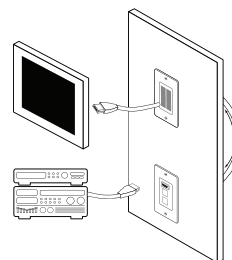

INSTALLATION AT-A-GLANCE HD CONNECTIVITY FOR FLAT PANELS

1. Install the Cable Access Strap in a single gang box behind the flat panel TV.
2. Install the HDMI 2-Port Strap in a single gang box behind the video source, such as a DVD player.
3. Connect an HDMI cable to the back of the TV.
4. Run the cable through the Cable Access Strap and behind the wall to connect to the back of the HDMI coupler.
4. Run the cable through the Cable Access Strap and behind the wall to connect to the back of the HDMI coupler.
5. Connect an HDMI cable from the video source to the front of the HDMI Strap.