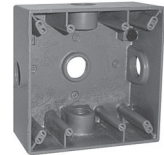

Weatherproof Outlet Boxes

TWO GANG – 30.5 CUBIC INCH CAPACITY

2" DEEP

CAST ALUMINUM – UL LISTED FOR WET LOCATIONS

TP7086 - TP7090

TP7094, TP7098

TP7102, TP7106

TP7110, TP7114

TP7118, TP7122

Cat. #	Description	Color	Unit Qty.	Wt. Lbs. Per 100
TP7086	3 - 1/2" Holes	Gray	10	83.3
TP7087	3 - 1/2" Holes	White	10	83.3
TP7088	3 - 1/2" Holes	Bronze	10	83.3
TP7090	3 - 3/4" Holes	Gray	10	83.3
TP7094	4 - 1/2" Holes	Gray	10	83.3
TP7098	4 - 3/4" Holes	Gray	10	83.3
TP7102	5 - 1/2" Holes	Gray	10	83.3
TP7106	5 - 3/4" Holes	Gray	10	83.3
TP7110	7 - 1/2" Holes	Gray	10	83.3
TP7114	7 - 3/4" Holes	Gray	10	83.3
TP7118	5 - 1/2" Holes	Gray	10	83.3
TP7122	5 - 3/4" Holes	Gray	10	83.3

TWO & THREE GANG

2 5/8" DEEP

CAST ALUMINUM – UL LISTED FOR WET LOCATIONS

TP7126, TP7130, TP7134

TP7137, TP7138, TP7142

TP7143

TP7144

Cat. #	Description	Color	Capacity Cu. In.	Unit Qty.	Wt. Lbs. Per 100
Two Gang Deep Weatherproof Outlet Boxes					
TP7126	5 - 1/2" Holes	Gray	37	6	140
TP7130	5 - 3/4" Holes	Gray	37	6	140
TP7134	5 - 1" Holes	Gray	37	6	140
TP7137	7 - 1/2" Holes	Gray	37	6	140
TP7138	7 - 3/4" Holes	Gray	37	6	140
TP7142	7 - 1" Holes	Gray	37	6	140
Three Gang Deep Weatherproof Outlet Boxes					
TP7143	7 - 3/4" Holes	Gray	59	5	159
TP7144	7 - 1" Holes	Gray	59	5	159