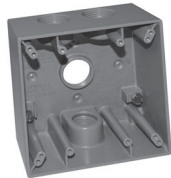

Weatherproof Outlet Boxes

TWO GANG – 30.5 CUBIC INCH CAPACITY

2" DEEP

CAST ALUMINUM – UL LISTED FOR WET LOCATIONS

TP7086 - TP7090

TP7094, TP7098

TP7102, TP7106

TP7110, TP7114

TP7118, TP7122

Cat. #	Description	Color	Unit Qty.	Wt. Lbs. Per 100
TP7086	3 - 1/2" Holes	Gray	10	83.3
TP7087	3 - 1/2" Holes	White	10	83.3
TP7088	3 - 1/2" Holes	Bronze	10	83.3
TP7090	3 - 3/4" Holes	Gray	10	83.3
TP7094	4 - 1/2" Holes	Gray	10	83.3
TP7098	4 - 3/4" Holes	Gray	10	83.3
TP7102	5 - 1/2" Holes	Gray	10	83.3
TP7106	5 - 3/4" Holes	Gray	10	83.3
TP7110	7 - 1/2" Holes	Gray	10	83.3
TP7114	7 - 3/4" Holes	Gray	10	83.3
TP7118	5 - 1/2" Holes	Gray	10	83.3
TP7122	5 - 3/4" Holes	Gray	10	83.3

TWO & THREE GANG

2 5/8" DEEP

CAST ALUMINUM – UL LISTED FOR WET LOCATIONS

TP7126, TP7130, TP7134

TP7137, TP7138, TP7142

TP7143

TP7144

Cat. #	Description	Color	Capacity Cu. In.	Unit Qty.	Wt. Lbs. Per 100
Two Gang Deep Weatherproof Outlet Boxes					
TP7126	5 - 1/2" Holes	Gray	37	6	140
TP7130	5 - 3/4" Holes	Gray	37	6	140
TP7134	5 - 1" Holes	Gray	37	6	140
TP7137	7 - 1/2" Holes	Gray	37	6	140
TP7138	7 - 3/4" Holes	Gray	37	6	140
TP7142	7 - 1" Holes	Gray	37	6	140
Three Gang Deep Weatherproof Outlet Boxes					
TP7143	7 - 3/4" Holes	Gray	59	5	159
TP7144	7 - 1" Holes	Gray	59	5	159