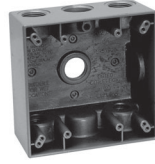

Weatherproof Outlet Boxes

TWO GANG – 30.5 CUBIC INCH CAPACITY

2" DEEP

CAST ALUMINUM – UL LISTED FOR WET LOCATIONS

TP7086 - TP7090

TP7094, TP7098

TP7102, TP7106

TP7110, TP7114

TP7118, TP7122

Cat. #	Description	Color	Unit Qty.	Wt. Lbs. Per 100
TP7086	3 - 1/2" Holes	Gray	10	83.3
TP7087	3 - 1/2" Holes	White	10	83.3
TP7088	3 - 1/2" Holes	Bronze	10	83.3
TP7090	3 - 3/4" Holes	Gray	10	83.3
TP7094	4 - 1/2" Holes	Gray	10	83.3
TP7098	4 - 3/4" Holes	Gray	10	83.3
TP7102	5 - 1/2" Holes	Gray	10	83.3
TP7106	5 - 3/4" Holes	Gray	10	83.3
TP7110	7 - 1/2" Holes	Gray	10	83.3
TP7114	7 - 3/4" Holes	Gray	10	83.3
TP7118	5 - 1/2" Holes	Gray	10	83.3
TP7122	5 - 3/4" Holes	Gray	10	83.3

TWO & THREE GANG

2 5/8" DEEP

CAST ALUMINUM – UL LISTED FOR WET LOCATIONS

TP7126, TP7130, TP7134

TP7137, TP7138, TP7142

TP7143

TP7144

Cat. #	Description	Color	Capacity Cu. In.	Unit Qty.	Wt. Lbs. Per 100
Two Gang Deep Weatherproof Outlet Boxes					
TP7126	5 - 1/2" Holes	Gray	37	6	140
TP7130	5 - 3/4" Holes	Gray	37	6	140
TP7134	5 - 1" Holes	Gray	37	6	140
TP7137	7 - 1/2" Holes	Gray	37	6	140
TP7138	7 - 3/4" Holes	Gray	37	6	140
TP7142	7 - 1" Holes	Gray	37	6	140
Three Gang Deep Weatherproof Outlet Boxes					
TP7143	7 - 3/4" Holes	Gray	59	5	159
TP7144	7 - 1" Holes	Gray	59	5	159