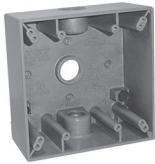

Weatherproof Outlet Boxes

TWO GANG – 30.5 CUBIC INCH CAPACITY

2" DEEP

CAST ALUMINUM – UL LISTED FOR WET LOCATIONS

TP7086 - TP7090

TP7094, TP7098

TP7102, TP7106

TP7110, TP7114

TP7118, TP7122

Cat. #	Description	Color	Unit Qty.	Wt. Lbs. Per 100
TP7086	3 - 1/2" Holes	Gray	10	83.3
TP7087	3 - 1/2" Holes	White	10	83.3
TP7088	3 - 1/2" Holes	Bronze	10	83.3
TP7090	3 - 3/4" Holes	Gray	10	83.3
TP7094	4 - 1/2" Holes	Gray	10	83.3
TP7098	4 - 3/4" Holes	Gray	10	83.3
TP7102	5 - 1/2" Holes	Gray	10	83.3
TP7106	5 - 3/4" Holes	Gray	10	83.3
TP7110	7 - 1/2" Holes	Gray	10	83.3
TP7114	7 - 3/4" Holes	Gray	10	83.3
TP7118	5 - 1/2" Holes	Gray	10	83.3
TP7122	5 - 3/4" Holes	Gray	10	83.3

TWO & THREE GANG

2 5/8" DEEP

CAST ALUMINUM – UL LISTED FOR WET LOCATIONS

TP7126, TP7130, TP7134

TP7137, TP7138, TP7142

TP7143

TP7144

Cat. #	Description	Color	Capacity Cu. In.	Unit Qty.	Wt. Lbs. Per 100
Two Gang Deep Weatherproof Outlet Boxes					
TP7126	5 - 1/2" Holes	Gray	37	6	140
TP7130	5 - 3/4" Holes	Gray	37	6	140
TP7134	5 - 1" Holes	Gray	37	6	140
TP7137	7 - 1/2" Holes	Gray	37	6	140
TP7138	7 - 3/4" Holes	Gray	37	6	140
TP7142	7 - 1" Holes	Gray	37	6	140
Three Gang Deep Weatherproof Outlet Boxes					
TP7143	7 - 3/4" Holes	Gray	59	5	159
TP7144	7 - 1" Holes	Gray	59	5	159