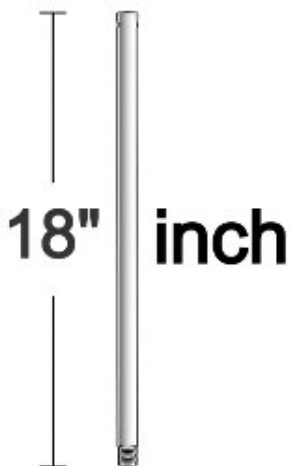

Job Name:

Job Type:

Comments:

Quantity:

1611-15: 18" White Downrod

Dimensions:

Diameter: 1/2"

Length: 18"

Material List:

1 Down Rod - Steel - White

Collection: Ceiling Fan Downrods

Ceiling Fan Downrod Accessory Comes in a White finish. Decorative downrods are threaded on one end with pre-drilled holes on both ends. For optimum performance, we recommend that your ceiling fan is installed with the blades suspended between 8' and 9' above the floor.

Ceiling fan downrods offer added flexibility in placing fans in the exact setting desired. 1/2" decorative downrods are threaded on one end with pre-drilled holes on both ends.

UPC #:785652161155

Finish: White (15)