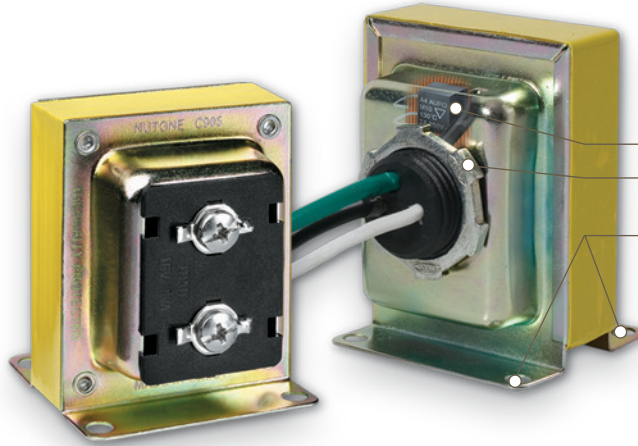

### One part number puts the perfect kit in your hands.

High quality and innovative styles set NuTone® builder kits apart from the others. Our attractive new chime kits feature a graceful curved style cover with a rich, textured face. It's the perfect complement to the high quality materials today's consumers expect. Even our transformer has been updated with a new design that incorporates a heavy-duty attachment nut. NuTone understands what is important to you. Our chime kits take one more worry out of your way.

Our sturdy new transformer features a new mounting nut to facilitate installation.

- Thermal cut-off
- Threaded lock-nut easily attaches to electrical box
- Stud-mount brackets

Choose from new white or stucco buttons in contemporary finishes. Lighted and unlighted buttons are available **with non-sticking action.**

Model#	Chime Style	Lighted Round Button	Lighted Button	Unlighted Button	Stucco Button
BK105	Basic	–	–	–	–
BK144LCL	Basic	1	–	–	–
BK110NBWH	Basic	–	–	1	–
BK115LWH	Basic	–	1	–	–
BK120NBWH	Basic	–	–	2	–
BK125LWH	Basic	–	2	–	–
BK300LWH	Deluxe	–	2	–	–
BK131NBPB	Basic	–	–	–	1 Unlighted Polished Brass Stucco
BK131LPB	Basic	–	–	–	1 Lighted Polished Brass Stucco
BK131LWH	Basic	–	–	–	1 Lighted White Stucco
BK131LSN	Basic	–	–	–	1 Lighted Satin Nickel Stucco
BK131LRBZ	Basic	–	–	–	1 Lighted Oil-Rubbed Bronze Stucco
BK147LWH	Recessed	–	1	–	–

The BK105 is a chime only kit. All other builder kits include a C905 transformer.

\*Building codes vary by region. Refer to your local municipality building codes.