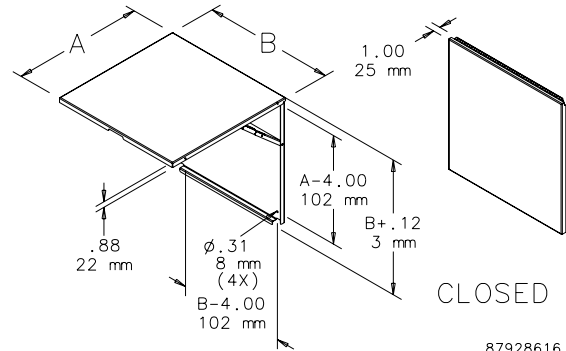

STAINLESS STEEL FOLDING SHELF

Supports instruments and test equipment used to install and maintain electrical components in an enclosure. Also ideally suited for supporting laptop computers, monitoring units and other equipment used with programmable controllers. The shelf can be installed on the inside or outside surface of larger Hoffman industrial enclosures (except PROLINE). Automatically locks in the horizontal position when raised. When not in use, the shelf folds down and projects only 1 in. (25 mm) from the mounting surface. Constructed of 304 stainless steel with a brushed finish. Maintains UL/CSA Type 4, 4X and 12 rating when properly installed on a Hoffman enclosure.

BULLETIN: A80

Catalog Number	Size Ax B in./mm	Maximum Distributed Load Rating (lb.)	Maximum Distributed Load Rating (kg)
ACSHELF1212SS	12.00 x 12.00 305 x 305	150	68
ACSHELF1818SS	18.00 x 18.00 457 x 457	150	68
ACSHELF2424SS	24.00 x 24.00 610 x 610	150	68

BULLETIN: A34Y

Catalog Number	Size Ax B in./mm	Maximum Distributed Load Rating (lb.)	Maximum Distributed Load Rating (kg)	Finish
AASHLF1218	18.00 x 12.00 457 x 305	150	68	White
AA61SHLF1218	18.00 x 12.00 457 x 305	150	68	Gray
AA35SHLF1218	18.00 x 12.00 457 x 305	150	68	Light gray
AASHLF1818	18.00 x 18.00 457 x 457	150	68	White
AA61SHLF1818	18.00 x 18.00 457 x 457	150	68	Gray
AA35SHLF1818	18.00 x 18.00 457 x 457	150	68	Light gray
AASHLF2424	24.00 x 24.00 610 x 610	150	68	White
AA61SHLF2424	24.00 x 24.00 610 x 610	150	68	Gray
AA35SHLF2424	24.00 x 24.00 610 x 610	150	68	Light gray