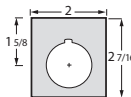

When ordering custom engraved legend plates, specify the required inscription text.

Selection and ordering data

Inscription	Large (1 7/16" x 2") Order No.	Automotive ^① (2 7/16" x 2 7/16") Order No.	Large Plastic ^② (1 7/16" x 2") Order No.	Automotive Plastic ^{②②} (2 7/16" x 2 7/16") Order No.
"Blank (brushed aluminum)"	52NL02	52NA02	—	—
"Blank (red)"	52NL02R	52NA02R	52ND02R	52NE02R
"Blank (Black)"	52NL02B	52NA02B	52ND02B	52NE02B
Inscribed legend plates with large brushed aluminum background				
Close	52NL18	52NA18	—	—
Down	52NL10	52NA10	—	—
Emerg Stop	52NL16	52NA16	—	—
Emerg Stop (red)	52NL16R	52NA16R	—	—
Fast-Slow	52NL33	52NA33	—	—
Forward	52NL05	52NA05	—	—
For-Off-Rev	52NL38	52NA38	—	—
For-Rev	52NL31	52NA31	—	—
Hand-Off-Auto	52NL37	52NA37	—	—
High	52NL07	52NA07	—	—
High-Low	52NL30	52NA30	—	—
High-Off-Low	52NL44	52NA44	—	—
In	52NL21	52NA21	—	—
Jog	52NL13	52NA13	—	—
Jog-Forward	52NL24	52NA24	—	—
Jog-Reverse	52NL25	52NA25	—	—
Low	52NL08	52NA08	—	—
Lower	52NL20	52NA20	—	—
Man-Auto	52NL35	52NA35	—	—
Off	52NL12	52NA12	—	—
Off-On	52NL26	52NA26	—	—
On	52NL11	52NA11	—	—
On-Off-Auto	52NL40	52NA40	—	—
Open	52NL17	52NA17	—	—
Open-Close	52NL34	52NA34	—	—
Open-Off-Close	52NL41	52NA41	—	—
Out	52NL22	52NA22	—	—
Pull to Start Push to Stop	52NL47	52NA47	—	—
Raise	52NL19	52NA19	—	—
Raise-Lower	52NL36	52NA36	—	—
Reset	52NL14	52NA14	—	—
Reverse	52NL06	52NA06	—	—
Run	52NL23	52NA23	—	—
Run-Jog	52NL29	52NA29	—	—
Safe-Run	52NL27	52NA27	—	—
Slow-Off-Fast	52NL39	52NA39	—	—
Start	52NL03	52NA03	—	—
Start-Jog	52NL28	52NA28	—	—
Start-Stop	52NL32	52NA32	—	—
Stop	52NL04	52NA04	—	—
Stop (red)	52NL04R	52NA04R	—	—
Up	52NL09	52NA09	—	—
Up-Down	52NL49	52NA49	—	—
Up-Off-Down	52NL42	52NA42	—	—
Inscription plates with custom engraving				
"Custom engraved (brushed aluminum)"	52NL02E	52NA02E	—	—
"Custom engraved (red)"	52NL02RE	52NA02RE	52ND02RE	52NE02RE
"Custom engraved (Black)"	52NL02BE	52NA02BE	52ND02BE	52NE02BE
Max. number of rows	2	2	2	2
Letter height	5/32"	1/4"	5/32"	1/4"
Characters per row	14	16	14	16