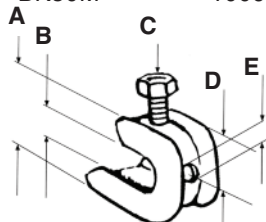

Beam Clamps - Steel PC 5260, 5265

- Zinc Plated Steel or High Strength Malleable Iron
- Case Hardened Steel Bolt
- Tapped Threads Back & Bottom

Beam Clamps when secured to an I-beam, girder or other structural member, provide a mounting base for the attachment of conduit hangers, either directly or by using threaded rod.

CAT NO	UPC	SIZE	TYPE	STD	MSTR	WT/STD	UNIT
Steel - PC 5260							
BK14	10090	1/4-20	Steel	50	250	6.03#	C
BK38	10095	3/8-16	Steel	25	100	6.62#	C
Malleable - PC 5265							
BK14M	10092	1/4-20	Malleable	50	250	11.44#	C
BK38M	10097	3/8-16	Malleable	25	100	18.22#	C
BK50M	10099	1/2-13	Malleable	10	50	12.96#	C