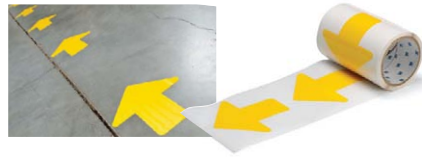

Arrows

	2" x 5" 100/pack	3" x 8" 100/pack	4" x 10" 100/pack
Black	104416	104422	104428
White	104417	104423	104429
Red	104412	104418	104424
Green	104413	104419	104425
Blue	104414	104420	104426
Yellow	104415	104421	104427