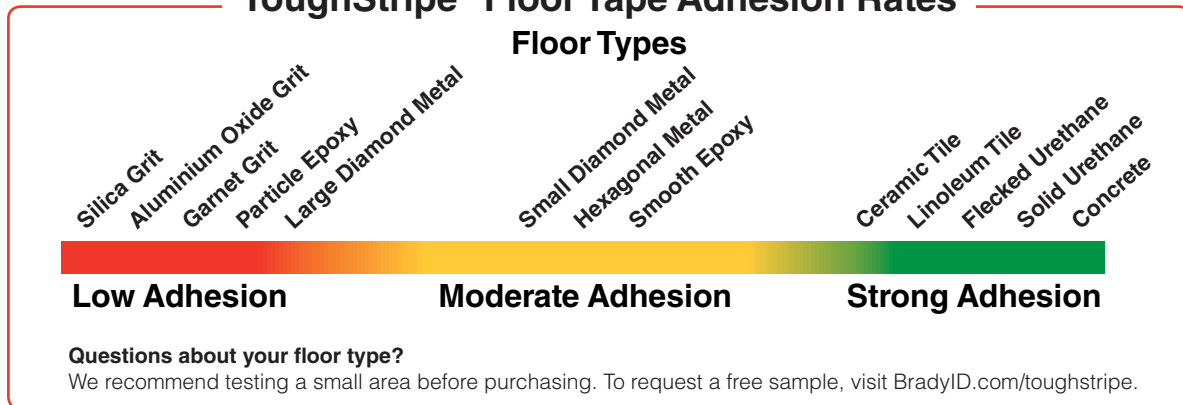

ToughStripe® Floor Tape Adhesion Rates

* For maximum performance, apply ToughStripe Floor Marking products to flat, non-coated concrete.