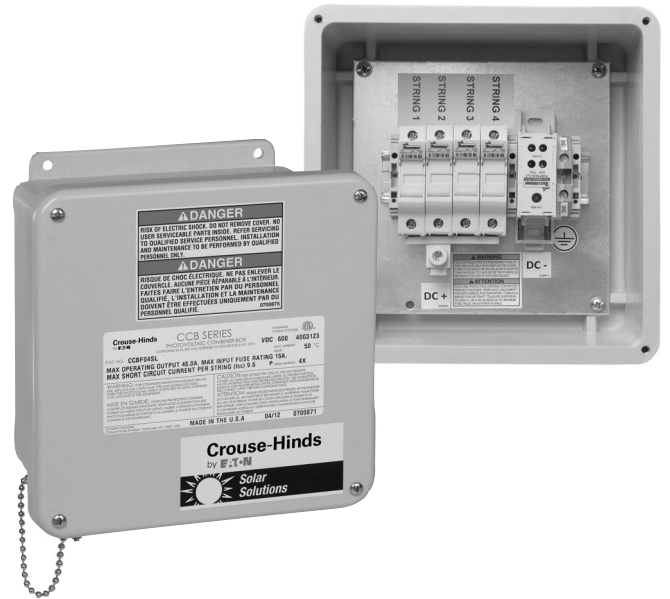

## Features:

- Available in either four or six input circuit models to match the most common customer requirements for a compact combiner
- Continuous duty rated at 600 VDC
- NEMA 4X fiberglass 08 x 08 x 06 enclosures with captive stainless steel screws and formed-in-place polyurethane seamless gasket provided as standard
- Third party certified to UL1741 and CSA Standard C22.2 No. 107.1
- Touch-safe fuse holders and power distribution blocks for safe operation
- 90°C output terminals
- Configured for positive and negative grounded arrays\*
- Ground blocks included
- External mounting feet included for quick, easy installation
- Rated for continuous operation at 50°C
- 15A max. fuse size
- Eaton's Bussmann Series UL2579 fast-acting 600 VDC Midget Fuses provided as standard with fused models

## Certifications and Compliances:

- cETLus 1741 Listed
- CSA Standard C22.2 No. 107.1
- NEMA 4X

## Technical Specifications:

- 600 VDC
- 15A max. fuse size (A)
- 9.6A max. PV module short circuit current
- 50°C ambient
- #14 - #8 input conductors
- #2 AWG output conductors
- Dimensions (in.) – 08 x 08 x 06
- NEMA 4X
- Suitable for vertical or horizontal mounting

\*Negative fused configurations available for positive grounded arrays. Replace 'F15' with 'NF15' in the catalog number.