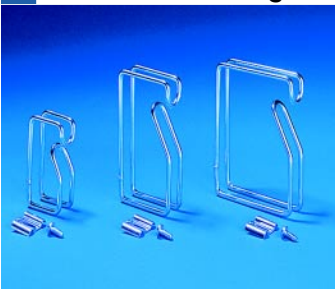

Part No.	Packs of
9968751	4

Quick-Fit Baying Clamps

For quick on-site assembly, also suitable for temporary use in the workshop. Simply attach the screws, insert the quick-fit baying clamp, tap in with a hammer and secure.

Part No.	Packs of
8800500	6

Horizontal Baying Clamp

For mounting on the horizontal sections of two TS enclosures or one TS and one PS enclosure. Includes 4 baying clamps plus installation hardware.

Part No.	Packs of
8800400	4

Cable Guide Rings

For flexible, system-compatible cable routing on system strips, enclosures or at the sides on 482.6mm (19") mounting angles.

Part No.	Packs of	Dimensions mm
7111900	10	120 x 90
7111000	10	120 x 60
7112000	10	80 x 40