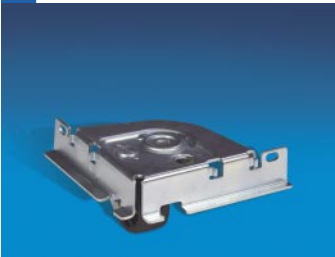

Leveling Feet

To compensate for height differences in the event of floor irregularities.

Thread length 40mm. Thread M12 for direct screw-fixing into the enclosure corner pieces.

Maximum permissible static load: approximately 300 kg per leveling foot.

Part No.	Packs of
4612000	4

Caster Kit

Castors help simple movement on even floors. Easy to install. Kit includes hardware, left and right rigid casters and two swivel casters. Load capacity/caster: 825 lbs.

Part No.	Packs of
9968751	4

Quick-Fit Baying Clamps

For quick on-site assembly, also suitable for temporary use in the workshop. Simply attach the screws, insert the quick-fit baying clamp, tap in with a hammer and secure.