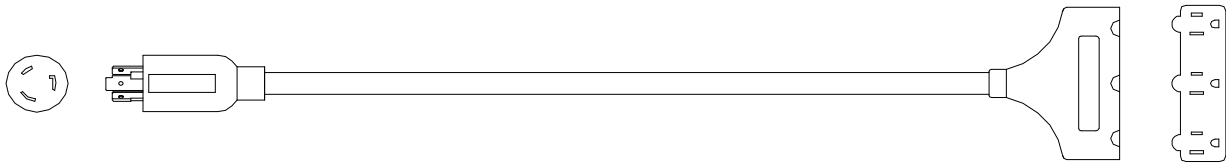

Southwire®

PRODUCT SPECIFICATION

CATALOG NUMBER: 90848802
DESCRIPTION: Adapter cord set with Tri-Source® three outlet cord connector
APPROVALS: UL/CUL Listed Adapter Cord Set
Case qty: 6 **UPC:** 0 29892 33518 2

CONSTRUCTION PARAMETERS:

Cable type: 12/3 STW
Cable jacket material: PVC, yellow
Cord rating: Extra Hard Usage per the National Electrical Code
Cable legend type: Indent print

Note: Plug and connector style may vary

Cord set length: 2 ft
Attachment plug configuration: NEMA L5-20P
Cord connector configuration: NEMA 5-15R x 3
Plug material: PVC, black
Connector material: PVC, clear with power indicator light

ELECTRICAL AND ENVIRONMENTAL PROPERTIES: