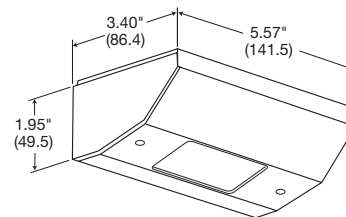

GFCI Fit Box