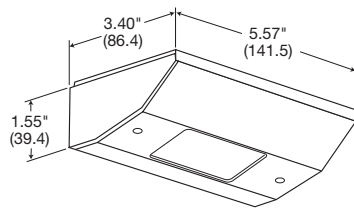

Features

These boxes comply with the NEC® for kitchen receptacles, with placement not more than 20 inches above the counter surface. They can also be placed under counter islands, not lower than 15 inches from the surface.

- Available with nylon or metal cover
- Custom configurable, accepts any decorator style device
- Mounting hardware included
- UL Listed E31999 and CSA Certified under cabinet boxes

Under Cabinet/Counter Power Distribution

Description	Material	Catalog Number
Slim Box	Stainless Steel	RU100SS
	White Metal	RU100W
	White Nylon	RU170W*
GFCI Fit Box	Stainless Steel	RU200SS
	White Metal	RU200W
	White Nylon	RU270W*

Note: *Steel box with nylon cover.

Dimensions

Slim Box

GFCI Fit Box

Vertical Mount

Horizontal Mount

NEC® is a registered trademark of the National Fire Protection Association (NFPA).