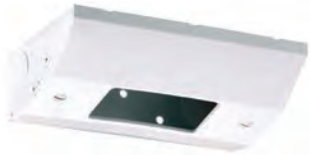

**Features**

These boxes comply with the NEC® for kitchen receptacles, with placement not more than 20 inches above the counter surface. They can also be placed under counter islands, not lower than 15 inches from the surface.

- Available with nylon or metal cover
- Custom configurable, accepts any decorator style device
- Mounting hardware included
- UL Listed E31999 and CSA Certified under cabinet boxes

**RU100W**

**RU200SS**

**Under Cabinet/Counter Power Distribution**

Description	Material	Catalog Number
Slim Box	Stainless Steel	<b>RU100SS</b>
	White Metal	<b>RU100W</b>
	White Nylon	<b>RU170W*</b>
GFCI Fit Box	Stainless Steel	<b>RU200SS</b>
	White Metal	<b>RU200W</b>
	White Nylon	<b>RU270W*</b>