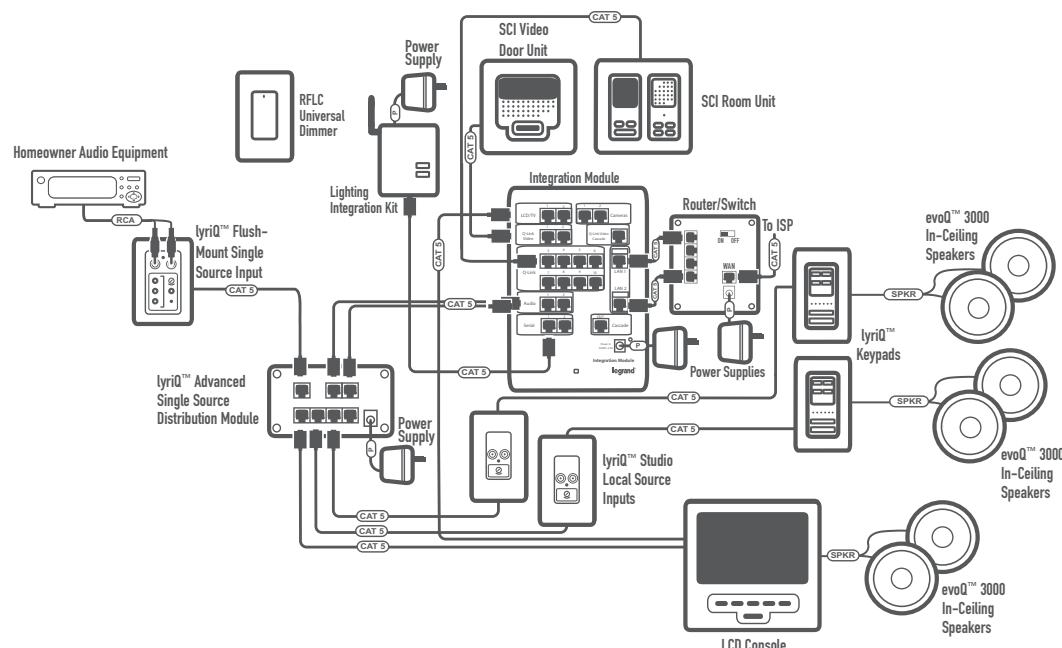

PREMIUM UNITY HOME SYSTEM

Bill Of Materials

This Unity Home System provides three rooms of audio, a full Selective Call Intercom System, two cameras, lighting control and two versatile viewing options.

PRODUCT	PART #	QUANTITY	PAGE
Integration Module	HA6001	1	80
LCD Console with lyriQ	HA5009-WH	1	84
lyriQ Local Source Input in Studio Design	AU5008-WH	2	99
lyriQ Keypad in Studio Design	AU5009-WH	2	100
6.5" 3000 Series In-Ceiling Speaker	MS3650	3	118
lyriQ Advanced Single Source Distribution Module	AU1014	1	80
lyriQ Flush-Mount Single Source Input	AU1004-WH	1	99
4-Port Ethernet Router/Switch	DA1004	1	53
Selective Call Video Door Unit	IC5003-AB	1	139
Selective Call Room Unit	IC5000-WH	1	139
In-Wall Universal Dimmer	DRD4-W	1	156
1-Gang Studio Wallplate	WP5001	1	35
Unity RS232 Lighting Interface	LC2354	1	96
24v 120 W Power Supply Kit	PW1120	1	29
Power Supply for Router	PW7760	1	30
1-Gang Studio Wallplate	WP5001	5	26
Plug-in Lamp Module	MRP6-W	1	159
Unity RS232 Lighting Interface	LC2354	1	81
24 V, 120 W Power Supply Kit	PW1120	1	38
Power Supply for Router	PW7760	1	30
Power Supply for Router	PW7760	1	30