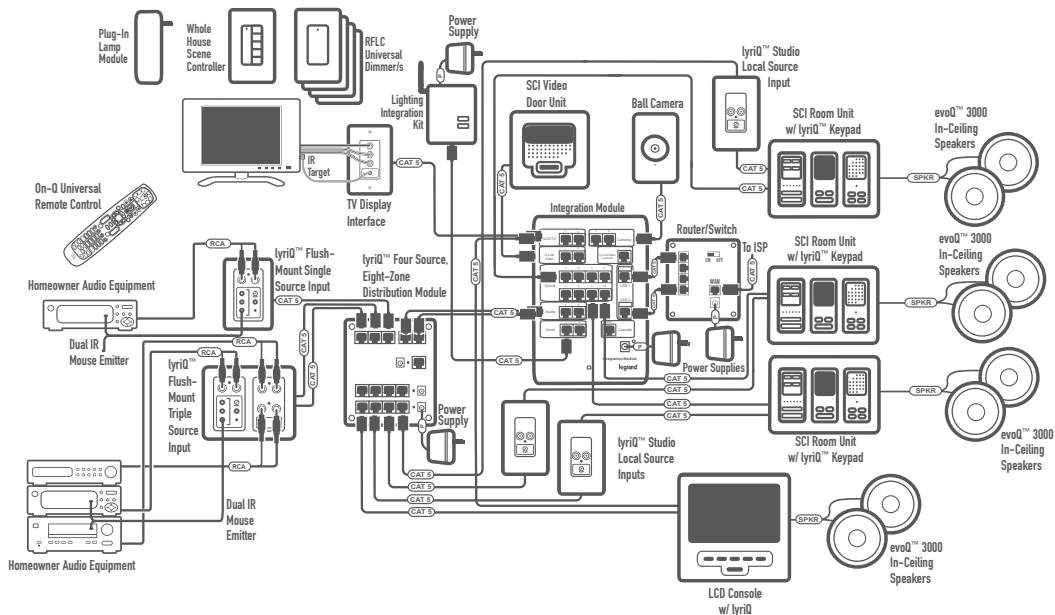

ULTIMATE UNITY HOME SYSTEM

Bill Of Materials

This Unity Home System provides four rooms of audio, a full Selective Call Intercom System, two cameras, lighting control and two versatile viewing options.

PRODUCT	PART #	QUANTITY	PAGE
Integration Module	HA6001	1	80
LCD Console with lyriQ	HA5009-WH	1	84
Ball Camera	CM5002-WH	1	152
TV Display Interface	HA5201-WH	1	154
lyriQ Local Source Input in Studio Design	AU5008-WH	3	99
lyriQ Keypad in Studio Design	AU5009-WH	3	100
6.5" 3000 Series In-Ceiling Speaker	MS3650	4	118
lyriQ Four-Source, Eight-Zone Distribution Module	AU1002	1	80
lyriQ Flush-Mount Single Source Input	AU1004-WH	1	99
lyriQ Flush-Mount Triple Source Input	AU1011-WH	1	99
4-Port Ethernet Router/Switch	DA1004	1	53
Selective Call Video Door Unit	IC5003-AB	1	139
Selective Call Room Unit	IC5000-WH	3	139
In-Wall Universal Dimmer	DRD4-W	4	156
In-Wall Whole House Scene Controller	DRD5-W	1	157
1-Gang Studio Wallplate	WP5001	5	26
Plug-in Lamp Module	MRP6-W	1	159
Unity RS232 Lighting Interface	LC2354	1	81
24 V, 120 W Power Supply Kit	PW1120	1	29
Power Supply for Router	PW7760	1	30
Power Supply for Router	PW7760	1	30