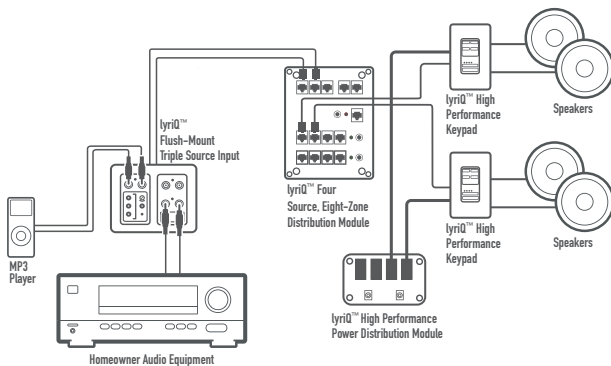

Notes: Bracket included. Power supply required (see page 41). 5.9" H x 6.5" W

AU7396 lyriQ Single Source, 4-Zone Distribution Module

AU7396

LYRIQ SINGLE SOURCE, 4-ZONE DISTRIBUTION MODULE

This lyriQ Distribution Module provides stereo music to four rooms, with the ability to expand to 16 rooms. It also includes built-in audio interrupt for On-Q Intercom Systems, and can be used to expand a system to up to 20 rooms.

Notes: Bracket included. Power supply required (see page 41). IC1001 required for audio interrupt. 3" H x 6.5" W

AU1014 lyriQ Advanced Single Source Distribution Module

AU1014

LYRIQ ADVANCED SINGLE SOURCE DISTRIBUTION MODULE

The lyriQ Advanced Single Source Distribution Module allows you to connect the whole house audio to the Integration Module. It distributes audio from one analog source and supports four to 16 rooms. It also includes built-in audio interrupt for On-Q Intercom Systems.

Notes: Bracket included. Power supply required (see page 41). 3" H x 6.5" W

LYRIQ AUDIO SYSTEMS

Wiring Diagram

INSTALLATION AT-A-GLANCE lyriQ HIGH PERFORMANCE AUDIO SYSTEM

1. Run a Cat 5e cable and a 16/4 speaker wire from the On-Q enclosure to a single gang box at each location where a keypad will be installed.
2. Install each lyriQ High Performance Keypad in a single gang box after connecting a pair of speakers to each keypad with 16/2 speaker wire.
3. Install the lyriQ Four Source 8-Zone Distribution Module and the lyriQ High Performance Power Module in the On-Q enclosure.
4. Connect the Cat 5e cables from the keypads to the lyriQ Four Source 8-Zone Distribution Module and 16/4 wire from the keypads to the lyriQ High Performance Power Module in the On-Q enclosure.
5. Run a pair of Cat 5e cables from the lyriQ Four Source 8-Zone Distribution Module to a two-gang box containing the lyriQ Flush-Mount Triple Source Input and connect any audio sources to the lyriQ Flush-Mount Triple Source Input with RCA cables.