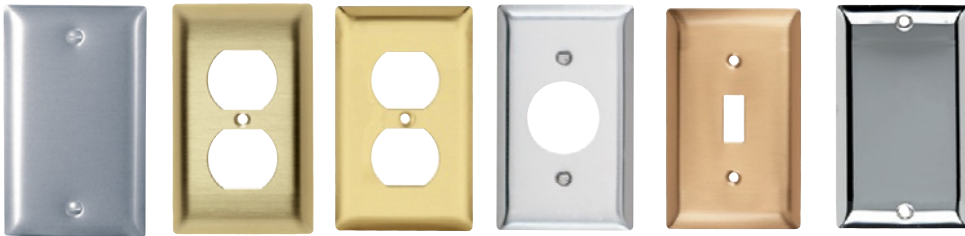

STRAIGHT BLADE RECEPTACLES

TradeMaster® Decorator Receptacles 15A, 125V

Features

- High impact-resistant thermoplastic construction.
- Extra-long strap.
- Quickloop wire looping aid.
- Long-term blade retention.
- Tri-drive screws.
- Extra-large circuit break-off tabs.
- Side-access push wire release.
- Ultrasonic welding of face to back body.
- Side wire accepts #12 – #14 AWG solid.
- Push wire accepts #14 AWG solid only.
- Self-grounding models provide automatic ground clip.

Features

- Longer steel straps than competitive devices, still fits under a standard wall plate.
- High-impact thermoplastic face and back body eliminate cracks, breaks and callbacks.
- Ultrasonic welding of face to back body.
- Patented design provides better plug retention.
- External screw-pressure-plate back wire on all four terminal screws and ground screw eliminates wrapping.
- Accepts #12 and #14 stranded and solid wire.
- Break-off tabs that are big enough to grab hold of – even if the contact screws are backed-out. Scored deeper, for fast, clean breaks every time.
- All four contact screws and the ground screw are backed-out.
- All screws are tri-drive.

2 Pole, 3 Wire

NEMA 5-15R

For Bulk Packaging Solutions consult factory.

DEVICES & WALL PLATES

Color Selection Chart

Devices & Plastic Wall Plate Colors

Ivory Light Almond White Green Antique Brass Dark Bronze Nickel

Black Blue Brown Gray Orange Red

See specific device and wall plate catalog charts for particular color availabilities.

Metal Wall Plates

Metal Finish

Aluminum Brass (Brushed) Polished Brass Stainless Steel Brushed Bronze Chrome