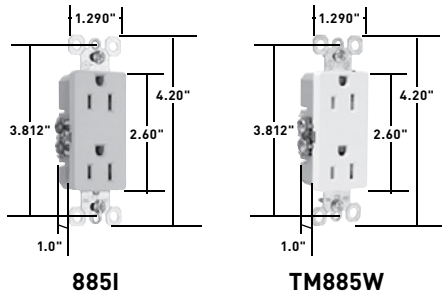

STRAIGHT BLADE RECEPTACLES

TradeMaster® Decorator Receptacles 15A, 125V

Features

- High impact-resistant thermoplastic construction.
- Extra-long strap.
- Quickloop wire looping aid.
- Long-term blade retention.
- Tri-drive screws.
- Extra-large circuit break-off tabs.
- Side-access push wire release.
- Ultrasonic welding of face to back body.
- Side wire accepts #12 – #14 AWG solid.
- Push wire accepts #14 AWG solid only.
- Self-grounding models provide automatic ground clip.

CATALOG NUMBER	RATING		COLOR	NEMA CONFIG. NO.	3rd PARTY COMPLIANCE	
	A.	V.			UL498	C22.2 No. 42
DECORATOR DUPLEX RECEPTACLES						
885I	15	125	Ivory	5-15R	•	•
885W	15	125	White	5-15R	•	•
885	15	125	Brown	5-15R	•	•
885BK	15	125	Black	5-15R	•	•
885GRY	15	125	Gray	5-15R	•	•
885LA	15	125	Light Almond	5-15R	•	•
SELF-GROUNDING DECORATOR DUPLEX RECEPTACLES						
885SI	15	125	Ivory	5-15R	•	•
885SW	15	125	White	5-15R	•	•
885SLA	15	125	Light Almond	5-15R	•	•

Features

- Longer steel straps than competitive devices, still fits under a standard wall plate.
- High-impact thermoplastic face and back body eliminate cracks, breaks and callbacks.
- Ultrasonic welding of face to back body.
- Patented design provides better plug retention.
- External screw-pressure-plate back wire on all four terminal screws and ground screw eliminates wrapping.
- Accepts #12 and #14 stranded and solid wire.
- Break-off tabs that are big enough to grab hold of – even if the contact screws are backed-out. Scored deeper, for fast, clean breaks every time.
- All four contact screws and the ground screw are backed-out.
- All screws are tri-drive.