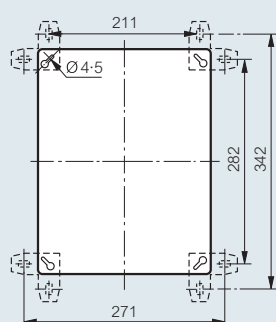

Plexo weatherproof boxes

increased depth PVC range (continued)

■ Dimensions (mm)

Cat. No. 0922 84

Fixing dimensions

■ Mounting plates for PVC boxes

terminal strips

Nylbloc

Pack	Cat. Nos.	Nylbloc terminal strips					
		12 way strips with captive screws Supplied with screws undone Flame retardent polypropylene (-25 °C to +100 °C) Insulation voltage : 250 V according to EN 60998-2-1 Use at 400 V integrated in a series of products that comply with the requirements of EN 60664-1, pollution degree 2, overload category III Ambient temperature from -25 °C to +55 °C					
		Capacity (mm ²)	Nom. rating (A)	Diameter Ø	Current max. (A)	Dimensions (mm)	
		Black					
10	0342 11	4	2.5	2.5	24	15.6 x 94 x 12.3	
10	0342 13	6	6	3.5	41	18 x 107 x 14.4	
10	0342 15	10	10	4.5	57	20.8 x 135.1 x 17.4	
10	0342 17	16	16	5.5	76	24.2 x 156.8 x 22.5	
10	0342 19	25	25	7	101	33 x 214 x 27.5	
		White					
10	0342 21	4	2.5	2.5	24	15.6 x 94 x 12.3	
10	0342 23	6	6	3.5	41	18 x 107 x 14.4	
10	0342 25	10	10	4.5	57	20.8 x 135 x 17.4	
10	0342 27	16	16	5.5	76	24.2 x 156.8 x 22.5	