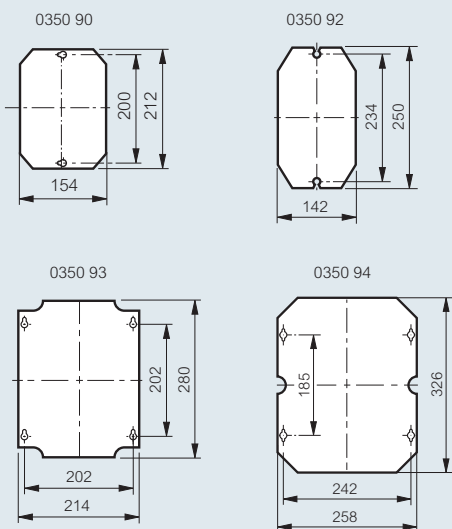

Plexo weatherproof boxes

increased depth PVC range (continued)

■ Dimensions (mm)

Cat. No. 0922 84

Fixing dimensions

■ Mounting plates for PVC boxes

terminal strips

Nylbloc

Pack	Cat. Nos.	Nylbloc terminal strips					
		12 way strips with captive screws Supplied with screws undone Flame retardent polypropylene (-25 °C to +100 °C) Insulation voltage : 250 V according to EN 60998-2-1 Use at 400 V integrated in a series of products that comply with the requirements of EN 60664-1, pollution degree 2, overload category III Ambient temperature from -25 °C to +55 °C					
		Capacity (mm ²)	Nom. rating (A)	Diameter Ø	Current max. (A)	Dimensions (mm)	
		Black					
10	0342 11	4	2.5	2.5	24	15.6 x 94 x 12.3	
10	0342 13	6	6	3.5	41	18 x 107 x 14.4	
10	0342 15	10	10	4.5	57	20.8 x 135.1 x 17.4	
10	0342 17	16	16	5.5	76	24.2 x 156.8 x 22.5	
10	0342 19	25	25	7	101	33 x 214 x 27.5	
		White					
10	0342 21	4	2.5	2.5	24	15.6 x 94 x 12.3	
10	0342 23	6	6	3.5	41	18 x 107 x 14.4	
10	0342 25	10	10	4.5	57	20.8 x 135 x 17.4	
10	0342 27	16	16	5.5	76	24.2 x 156.8 x 22.5	