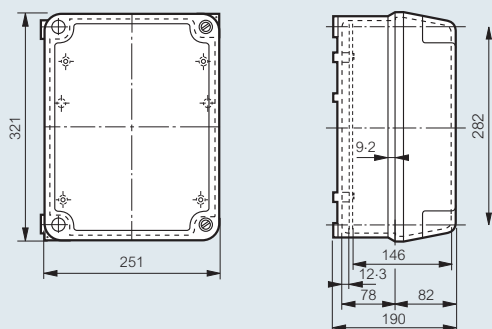

Plexo weatherproof boxes

increased depth PVC range (continued)

■ Dimensions (mm)

Cat. No. 0922 84

Fixing dimensions

■ Mounting plates for PVC boxes

terminal strips

Nylbloc

Pack	Cat. Nos.	Nylbloc terminal strips					
		12 way strips with captive screws Supplied with screws undone Flame retardent polypropylene (-25 °C to +100 °C) Insulation voltage : 250 V according to EN 60998-2-1 Use at 400 V integrated in a series of products that comply with the requirements of EN 60664-1, pollution degree 2, overload category III Ambient temperature from -25 °C to +55 °C					
		Capacity (mm ²)	Nom. rating (A)	Diameter Ø	Current max. (A)	Dimensions (mm)	
		Black					
10	0342 11	4	2.5	2.5	24	15.6 x 94 x 12.3	
10	0342 13	6	6	3.5	41	18 x 107 x 14.4	
10	0342 15	10	10	4.5	57	20.8 x 135.1 x 17.4	
10	0342 17	16	16	5.5	76	24.2 x 156.8 x 22.5	
10	0342 19	25	25	7	101	33 x 214 x 27.5	
		White					
10	0342 21	4	2.5	2.5	24	15.6 x 94 x 12.3	
10	0342 23	6	6	3.5	41	18 x 107 x 14.4	
10	0342 25	10	10	4.5	57	20.8 x 135 x 17.4	
10	0342 27	16	16	5.5	76	24.2 x 156.8 x 22.5	