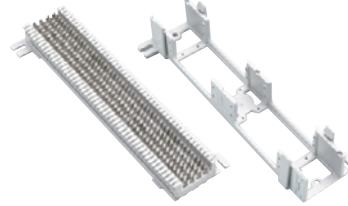

ELECTRICAL ACCESSORIES – NETWORK WIRING CONNECTIVITY

Patch Panels, 66 Block & Patch Cords

48845CC6

JP24845C5E

12845C5E89

PS665089V*

*Block and bracket pictured separately, product sold together as one catalog number.

PSPC5B7, PSPC5B5

Patch Panels

High-performance panels meet the TIA/EIA-568-B.2 standard for connecting hardware, including Addendum 1 for Cat 6 component performance.

Category 6

CATALOG NUMBER	DESCRIPTION	DIMENSIONS	RACK UNITS
24845CC6	24-Port T568A/B Universal Wiring	19" x 1.75"	1
48845CC6	48-Port T568A/B Universal Wiring	19" x 3.50"	2

Category 5e Modular IDC Wall-Mount Jack Panels with Stand-Off Legs

CATALOG NUMBER	DESCRIPTION	DIMENSIONS
JP12845C5E	12-Port T568A/ Universal Wiring	10.69" x 3.46" x 3.08"
JP24845C5E	24-Port T568A/ Universal Wiring	10.69" x 3.46" x 3.08"
JP36845C5E	36-Port T568A/ Universal Wiring	10.69" x 6.94" x 3.08"

Category 5e Wall-Mount Patch Panel with 89D Bracket

CATALOG NUMBER	DESCRIPTION	DIMENSIONS
12845C5E89	12-Port T568A/B Universal Wiring	2.25" x 10" x 1.625"

Dimensions shown are W x H x D.

66 Block

Provides flexibility in network interface connections. Used primarily for cross-connections, 66 blocks provide easy connections between customer voice or data networks and telecommunications equipment.