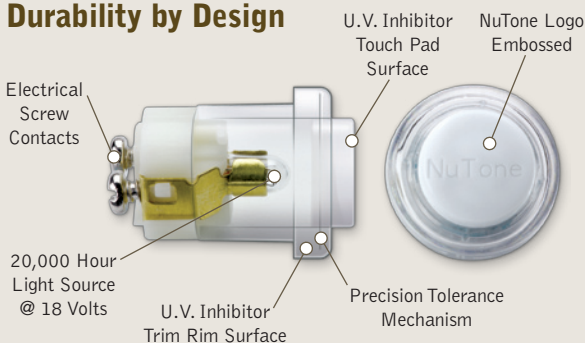

PB4LVR

BUTTONS

PB18LWHCL

PB18WHCL (UNLIT)

POLISHED CHROME

PB69LPC

Pushbutton Durability by Design

NuTone® Stucco Pushbuttons

Model#	Lighted Or Unlighted	Finish	Dimensions
PB41BGL	Unlighted	Polished Brass (Escutcheon & Button)	2 1/2" Round
PB41LBGL	Lighted	Polished Brass (Escutcheon & Button)	2 1/2" Round
PB41LBR	Lighted	Oil-Rubbed Bronze (Escutcheon & Button)	2 1/2" Round
PB41LSN	Lighted	Satin Nickel (Escutcheon & Button)	2 1/2" Round
PB41LWH	Lighted	White (Escutcheon & Button)	2 1/2" Round
PB41APB41LA	-	Wiring Sleeve	-