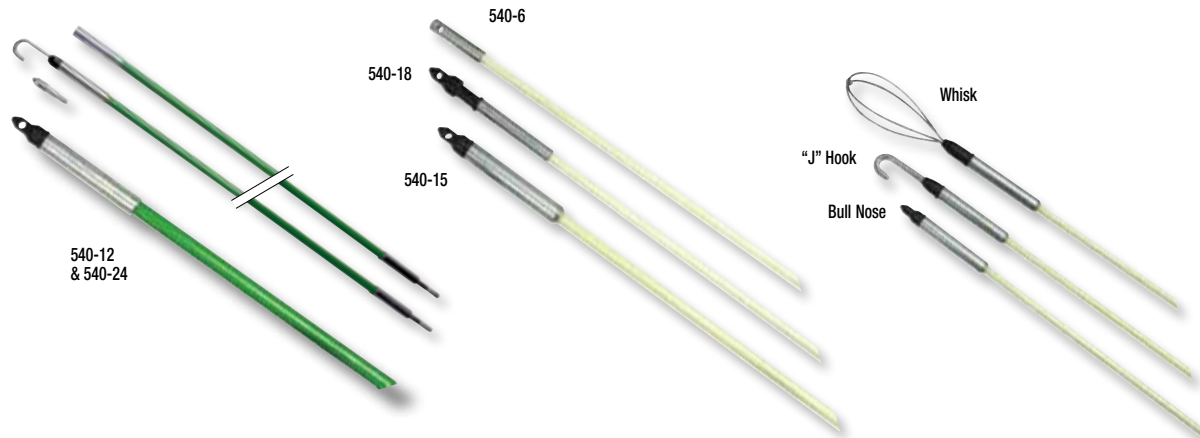

REACHERS

Fish Stix®

- Highly visible green color rods can be easily threaded together and seen when working above ceilings, down walls, or under raised floors.
- 1/4" (6.4 mm) diameter fiberglass adds rigidity when connecting multiple sections.
- 200 lbs. (0.9 kN) maximum pulling strength.
- Two different threaded tips accommodate various bundles of wire or cable.

Glo Stix®

- Luminescent fiberglass rods glow in the dark for fishing in dark spaces.
- More flexible for fishing in walls through outlet box holes.
- Sturdy, steel-threaded connectors are interchangeable with Greenlee 1/4" (6.4 mm) Fish Stix.
- Clear, non-metallic storage tube keeps Glo Stix charged and ready to use.
- 200 lbs. (0.9 kN) maximum pulling strength.

SPECIFICATIONS	FISH STIX®		GLOW STIX®				
	540-12	540-24	540-8M	540-15	540-6	540-18	540-20P
Overall Length	12' (3.6 m)	24' (7.3 m)	8' (2.4 m)	15' (4.6 m)	6' (1.8 m)	18' (5.5 m)	6' (1.8 m)
Sections	3	5	5	3	1	3	6
Section Length	4' (1.2 m)	(3) 6' (1.8 m), (1) 3' (0.9 m) & (1) 3' (0.9 m) Glo Stix Section	20" (.5 m)	5' (1.5 m)	6' (1.8 m)	6' (1.8 m)	†
Diameter	1/4" (6.4 mm)	1/4" (6.4 mm)	3/16" (4.8 mm)	3/16" (4.7 mm)	5/32" (4.0 mm)	5/32" (4.0 mm)	5/32" (4.0 mm)
Weight	1.04 lbs. (0.5 kg)	1.94 lbs. (0.9 kg)	.8 lbs. (0.4 kg)	1 lbs. (0.5 kg)	.4 lbs. (0.2 kg)	.8 lbs. (0.4 kg)	.4 lbs. (0.2 kg)
Material	Fish Stix	Fish Stix	Glo Stix	Glo Stix	Glo Stix	Glo Stix	Glo Stix
Minimum Bend Radius	6 1/2" (165 mm)	6 1/2" (165 mm)	4 1/4" (108 mm)	4 1/4" (108 mm)	3 1/2" (89 mm)	3 1/2" (89 mm)	3 1/2" (89 mm)

†540-20P includes: (3)-1/4" x 4' Fish Stix sections, (2)-3/16" x 2' Glo Stix Sections & (1)-5/32" x 4' Glo Stix Section.