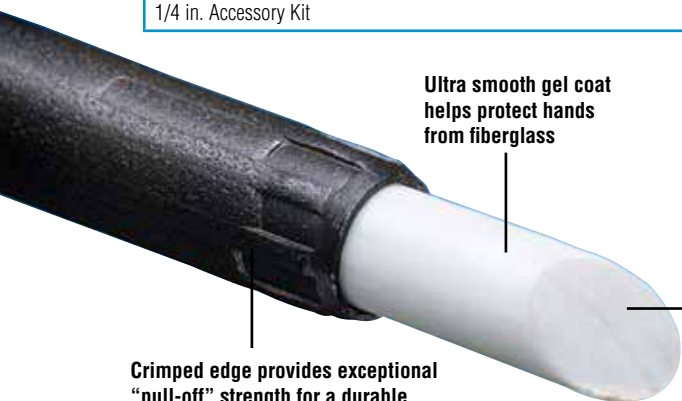

Tuff-Rod™ Regular Flex Fishing Poles

- Strong, lightweight, flexible extendable fiberglass rod kits
- Use to reach and pull wires over suspended ceilings, in cable trays or through interior walls
- Packaged in clear tubes for protection and long-term storage
- 1/4 in. white fiberglass
- Extra stiffness for added control when maneuvering wires

Tuff-Rod™ Extra Flex Glow Fishing Poles

- Strong, lightweight, flexible extendable fiberglass rod kits
- Use to reach and pull wires over suspended ceilings, in cable trays or through interior walls
- Packaged in clear tubes for protection and long-term storage
- 3/16 in. pale green luminescent fiberglass
- Glow-in-the-dark material for easy use in attics, basements and other dimly lit areas

Crimped edge provides exceptional "pull-off" strength for a durable, long-lasting fishing pole

Ultra smooth gel coat helps protect hands from fiberglass

Fiber reinforced composite pultrusion for consistent high quality