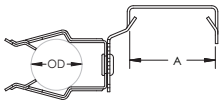

MF-P Conduit to Stud Attachment – 16PF

- Easily snaps onto stud
- Push-in conduit support
- Fasten to stud with screw for additional support

Part Number	16PF
Material	Spring Steel
Finish	CADDY ARMOUR
EMT Conduit Size	1"
Outer Diameter (OD)	1.181" – 1.378"
A	1.53"
Standard Packaging Quantity	100 pc
UPC	78285648266