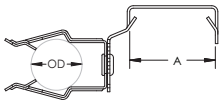

MF-P Conduit to Stud Attachment – 12PF

- Easily snaps onto stud
- Push-in conduit support
- Fasten to stud with screw for additional support

Part Number	12PF
Material	Spring Steel
Finish	CADDY ARMOUR
EMT Conduit Size	3/4"
Outer Diameter (OD)	0.866" – 1.181"
A	1.53"
Standard Packaging Quantity	100 pc
UPC	78285648262