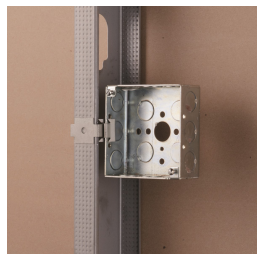

MSF Snap-On Box Support – MSF

- Spring steel for press-on attachment
- Center hole assists in consistent alignment, exact positioning and screw attachment
- Requires hammer to attach clip to box

Part Number	MSF
Material	Spring Steel
Finish	CADDY ARMOUR
Hole Size	1/4"
Certifications	cULus
Standard Packaging Quantity	100 pc
UPC	78285646300
EAN-13	8711893043464