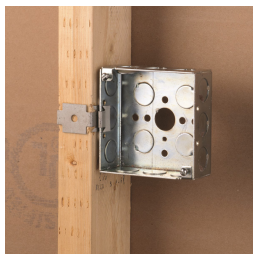

MSF Snap-On Box Support – MSF

- Spring steel for press-on attachment
- Center hole assists in consistent alignment, exact positioning and screw attachment
- Requires hammer to attach clip to box

Part Number	MSF
Material	Spring Steel
Finish	CADDY ARMOUR
Hole Size	1/4"
Certifications	cULus
Standard Packaging Quantity	100 pc
UPC	78285646300
EAN-13	8711893043464