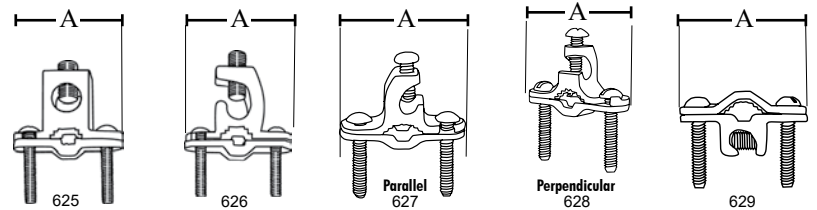

Combination Ground Clamps for Bare Wire

Lay-In Lug Style - Bronze

Features

- 625, 626 and 629 - Fits 8 STR to 4/0 STR AWG copper
- 627 and 628 - Fits 10 SOL to 2 STR AWG copper
- Lay in style lug for fast and easy installation of ground wires
- Excellent corrosion protection and ground path continuity

Applications

- Use to ground bare copper wire to water pipes or rebar
- Approved for direct burial in earth and concrete
- 3/8 To 1" rebar 1/2 To 1" water pipe, copperwater pipe and ground rod

Standard Material

- Bronze

| Catalog Number | UPC | Size | Wire Range | Rebar Range | Hardware | Unit Carton | Ship Case | Weight/Case | Inches A |
|----------------|-------|------------------|------------|-------------|-----------------|-------------|-----------|-------------|----------|
| 625 | 81968 | 1/2" - 1" | #10 - #2 | 3/8" - 1" | Stainless steel | 10 | 100 | 30 | 2.36 |
| 626 | 81969 | 1/2" - 1" | #10 - #2 | 3/8" - 1" | Stainless steel | 10 | 100 | 30 | 2.28 |
| 627 | 83694 | 1/2" - 1" | #10 - #2 | 3/8" - 1" | Brass | 10 | 100 | 23 | 2.28 |
| 628 | 85208 | 1/2" - 1" | #10 - #2 | 3/8" - 1" | Brass | 10 | 100 | 23 | 2.28 |
| 629 | 85209 | 1/2" - 1" | #10 - #2 | 3/8" - 1" | Stainless steel | 10 | 100 | 21 | 2.28 |