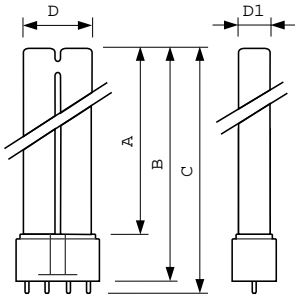

PL-L Long 4-Pin Base

PL-L 40W/835/4P/RS/IS

Philips Linear Compact Fluorescent Lamps offer designers, specifiers and end-users new levels of efficiencies and versatility in sizes, configurations and application possibilities. With so many elegant fixtures available to complement their small size, high light output and advanced technology, Philips Energy Advantage lamps are fast becoming the preferred choice when maximum efficiency and sleek design solutions are required.

Product data

| General Information | | Voltage (Nom) | |
|------------------------------------|------------------------|---------------------------------|-----------------------|
| Cap-Base | 2G11 [2G11] | 126 V | |
| Life to 50% Failures (Nom) | 10000 h | Controls and Dimming | |
| System Description | RS [Rapid Start (RS)] | Dimmable | Yes |
| Light Technical | | Mechanical and Housing | |
| Color Code | 835 [CCT of 3500K] | Cap-Base Information | 4P |
| Luminous Flux (Nom) | 3500 lm | Product Data | |
| Color Designation | White (WH) | Order product name | PL-L 40W/835/4P/RS/IS |
| Lumen Maintenance 10000 h (Nom) | 0 % | EAN/UPC - Product | 046677111793 |
| Lumen Maintenance 2000 h (Nom) | 90 % | Order code | 300434 |
| Lumen Maintenance 5000 h (Nom) | 92 % | Numerator - Quantity Per Pack | 1 |
| Correlated Color Temperature (Nom) | 3500 K | Numerator - Packs per outer box | 25 |
| Luminous Efficacy (rated) (Nom) | 87 lm/W | Material Nr. (12NC) | 927908083529 |
| Color Rendering Index (Nom) | 82 | Net Weight (Piece) | 140.000 g |
| Operating and Electrical | | ILCOS Code | FSD-40/35/1B-L/P-2G11 |
| Power (Rated) (Nom) | 40 W | | |
| Lamp Current (Nom) | 0.320 A | | |

PL-L Long 4-Pin Base

Dimensional drawing

| Product | D (max) | D1 (max) | A (max) | B (max) | C (max) |
|-----------------------|---------|----------|---------|---------|----------|
| PL-L 40W/835/4P/RS/IS | 39.0 mm | 18.0 mm | 540 mm | 565 mm | 571.6 mm |

PL-L 40W/835/4P RS

Photometric data

Lightcolor /835

Lightcolor /835