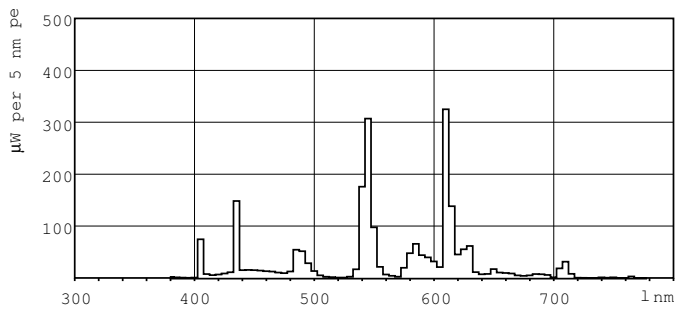

Product data

| General Information | | Voltage (Nom) | |
|------------------------------------|------------------------|---------------------------------|-----------------------|
| Cap-Base | 2G11 [2G11] | 126 V | |
| Life to 50% Failures (Nom) | 10000 h | Controls and Dimming | |
| System Description | RS [Rapid Start (RS)] | Dimmable | Yes |
| Light Technical | | Mechanical and Housing | |
| Color Code | 835 [CCT of 3500K] | Cap-Base Information | 4P |
| Luminous Flux (Nom) | 3500 lm | Product Data | |
| Color Designation | White (WH) | Order product name | PL-L 40W/835/4P/RS/IS |
| Lumen Maintenance 10000 h (Nom) | 0 % | EAN/UPC - Product | 046677111793 |
| Lumen Maintenance 2000 h (Nom) | 90 % | Order code | 300434 |
| Lumen Maintenance 5000 h (Nom) | 92 % | Numerator - Quantity Per Pack | 1 |
| Correlated Color Temperature (Nom) | 3500 K | Numerator - Packs per outer box | 25 |
| Luminous Efficacy (rated) (Nom) | 87 lm/W | Material Nr. (12NC) | 927908083529 |
| Color Rendering Index (Nom) | 82 | Net Weight (Piece) | 140.000 g |
| Operating and Electrical | | ILCOS Code | FSD-40/35/1B-L/P-2G11 |
| Power (Rated) (Nom) | 40 W | | |
| Lamp Current (Nom) | 0.320 A | | |

PL-L Long 4-Pin Base

Dimensional drawing

| Product | D (max) | D1 (max) | A (max) | B (max) | C (max) |
|-----------------------|---------|----------|---------|---------|----------|
| PL-L 40W/835/4P/RS/IS | 39.0 mm | 18.0 mm | 540 mm | 565 mm | 571.6 mm |

PL-L 40W/835/4P RS

Photometric data

Lightcolor /835

Lightcolor /835