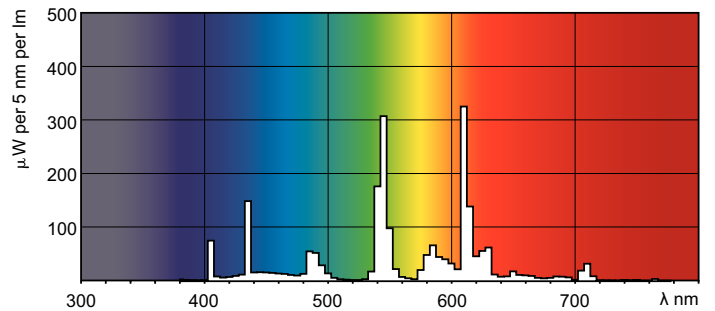

Product data

| General Information | | Voltage (Nom) | |
|------------------------------------|------------------------|---------------------------------|-----------------------|
| Cap-Base | 2G11 [2G11] | 126 V | |
| Life to 50% Failures (Nom) | 10000 h | Controls and Dimming | |
| System Description | RS [Rapid Start (RS)] | Dimmable | Yes |
| Light Technical | | Mechanical and Housing | |
| Color Code | 835 [CCT of 3500K] | Cap-Base Information | 4P |
| Luminous Flux (Nom) | 3500 lm | Product Data | |
| Color Designation | White (WH) | Order product name | PL-L 40W/835/4P/RS/IS |
| Lumen Maintenance 10000 h (Nom) | 0 % | EAN/UPC - Product | 046677111793 |
| Lumen Maintenance 2000 h (Nom) | 90 % | Order code | 300434 |
| Lumen Maintenance 5000 h (Nom) | 92 % | Numerator - Quantity Per Pack | 1 |
| Correlated Color Temperature (Nom) | 3500 K | Numerator - Packs per outer box | 25 |
| Luminous Efficacy (rated) (Nom) | 87 lm/W | Material Nr. (12NC) | 927908083529 |
| Color Rendering Index (Nom) | 82 | Net Weight (Piece) | 140.000 g |
| Operating and Electrical | | ILCOS Code | FSD-40/35/1B-L/P-2G11 |
| Power (Rated) (Nom) | 40 W | | |
| Lamp Current (Nom) | 0.320 A | | |

PL-L Long 4-Pin Base

Dimensional drawing

| Product | D (max) | D1 (max) | A (max) | B (max) | C (max) |
|-----------------------|---------|----------|---------|---------|----------|
| PL-L 40W/835/4P/RS/IS | 39.0 mm | 18.0 mm | 540 mm | 565 mm | 571.6 mm |

PL-L 40W/835/4P RS

Photometric data

Lightcolor /835

Lightcolor /835