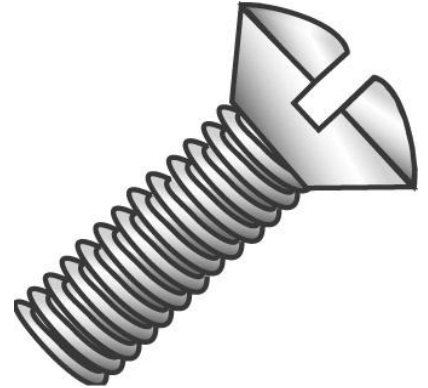

39515

WALL PLATE SCREW KIT

UPC: 085937395153

Country of Origin:

UNSPSC: 31161525

USA

Commodity: Screw for plastic

This 600 piece wall plate screw kit comes packed with White and Ivory wall plate screws in a variety of sizes.

Product Attributes

Brand Name Minerallac Company
 Sub Brand Cully
 Type Wall Plate Screw Kit
 Application N/A
 Special Features Kit includes (200x) 5/16", (200x) 1/2", and (200x) 3/4" wall plate screws
 Standard N/A
 Material Steel
 Size N/A
 Length 5/16", 1/2", 3/4", 1" IN
 Thread Type Fine
 Thread Size #6-32 TPI
 Head Width 1/4" IN
 Head Height 1/8" IN
 Head Type Oval Head
 Head Color White, Ivory
 Finish N/A
 Class N/A