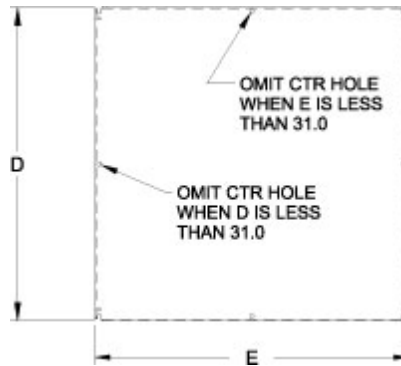

### Features

- Larger than standard NEMA panel used in same sized enclosure.
- 12gauge steel construction.
- Larger sizes have 2 or 4 formed flanges for added strength.
- Slotted corner design for easier mounting.
- Finished in white or unpainted galvanized.