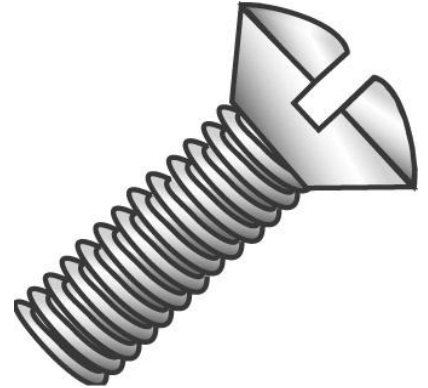

39508

RESIDENTIAL WALL PLATE KIT

UPC: 085937395085

Country of Origin:

UNSPSC: 31161525

USA

Commodity: Screw for plastic

This 300 piece residential wallplate kit comes with both wallplates and fasteners in three colors: White, Ivory, and Light Almond.

Product Attributes

Brand Name Minerallac Company
 Sub Brand Cully
 Type Residential Wallplate Kit
 Application For installing residential wallplates.
 Special Features Kit includes (150x) 1/2" Wall Plates and (150x) 5/16" Decora Fasteners.
 Standard N/A
 Material Steel
 Size 1/2" wallplates, and 5/16" decora wallplate screws
 Length 5/16" IN
 Thread Type Fine
 Thread Size 6-32 TPI
 Head Width 1/4" IN
 Head Height 1/8" IN
 Head Type Oval Head
 Head Color White, Ivory, Light Almond
 Finish N/A
 Class N/A