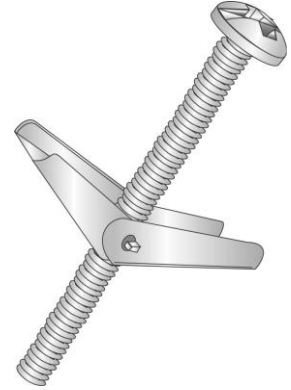

58565J

1/4X4 SLOT/PHIL TOGGLE BOLT

UPC: 085937082732

Country of Origin:

UNSPSC: 31161609

Not Available

Commodity: Toggle bolts

A kind of wall fastener for use on hollow walls, having a part that springs open or turns through 90° after it is inserted so as to prevent withdrawal.

Product Attributes

Brand Name	Minerallac Company
Sub Brand	Cully
Type	Toggle Bolt
Special Features	Toggle bolts spread the load over a larger area and are more temperature resistant than other hollow wall anchors.
Application	These light-duty anchors are for use in hollow block or gypsum wallboard.
Material	Steel
Finish	Zinc Plated
Head Type	Slotted/Phillips Mushroom Head
Length	4" IN
Size	1/4" x 4" IN
Diameter	1/4" IN
Thread	Coarse