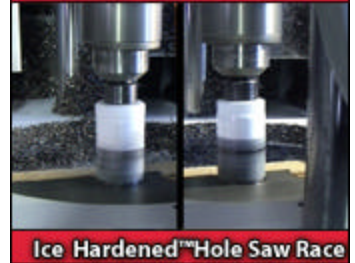

Milwaukee Tool TV

Ice Hardened™ Hole Saw Race