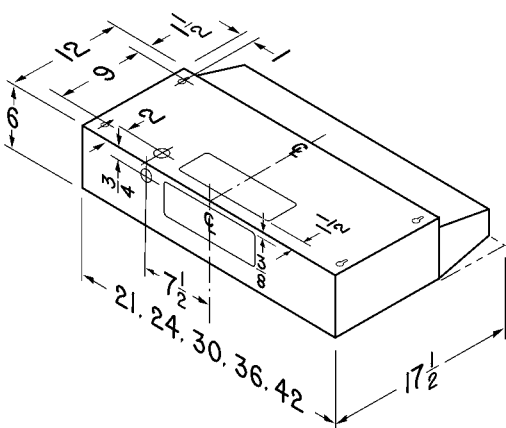

40000 Specifications

VOLTS	AMPS	SONES	CFM	DUCT
120	2.0	6.5	160	3 1/4" x 10"

40000 Series

- Installs as 3 1/4" x 10" ducted only.
- 160 CFM, 6.5 sone (vertical or horizontal discharge) performance.
- Dishwasher-safe aluminum grease filter.
- Accepts up to 75-watt light (bulb sold separately).
- Duct connector with built-in damper included.

40000 Series 3 1/4" x 10" Ducted

WIDTH					
	WHITE MONOCHROMATIC	BISQUE/BISCUIT	ALMOND	STAINLESS STEEL	BLACK
21"	402101	402102	402108	—	—
24"	402401	402402	402408	402404	—
30"	403001	403002	403008	403004	403023
36"	403601	403602	403608	403604	403623
42"	404201	404202	404208	—	—

37000 Series 6" Shell Only (Utilizes 40000 Series shell, but contains no fan, light or switch knock-outs)

WIDTH				
	WHITE	BISQUE/BISCUIT	ALMOND	STAINLESS STEEL
24"	372401	—	372408	—
30"	373001	373002	373008	373004
36"	373601	—	—	373604

Note: The 37000 Series has no fan, light, switches, or knock-outs for electrical or ducting.