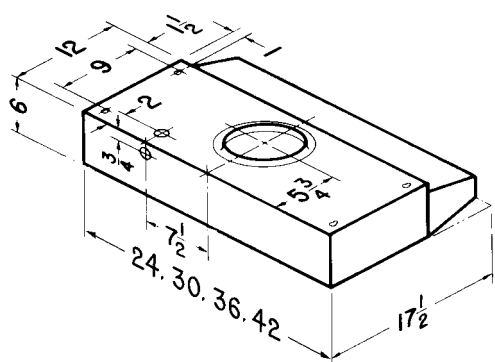

42000 Specifications

VOLTS	AMPS	SONES	CFM	DUCT
120	2.5	6	190	7" RD

42000 Series

- Installs as 7" round ducted only.
- 190 CFM, 6.0 sone (vertical discharge) performance.
- Dishwasher-safe aluminum grease filter.
- Accepts up to 75-watt light (bulb sold separately).
- Built-in 7" adapter included.
- BP87 damper sold separately.

42000 Series 7" Round Ducted

WIDTH						Optional Accessory
	WHITE MONOCHROMATIC	BISQUE/BISCUIT	ALMOND	STAINLESS STEEL	BLACK	7" ROUND DAMPER
24"	422401	422402	422408	422404	—	BP87
30"	423001	423002	423008	423004	423023	BP87
36"	423601	423602	423608	423604	423623	BP87
42"	424201	424202	424208	424204	—	BP87