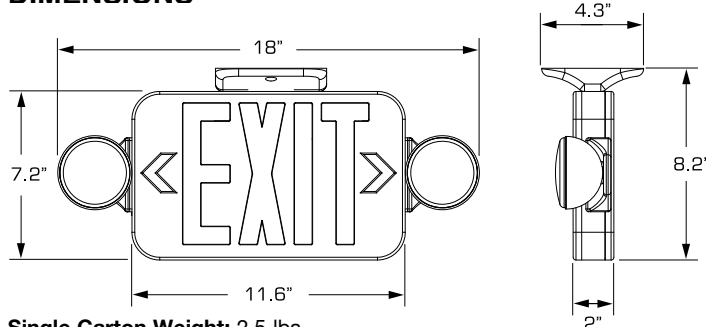

DESCRIPTION

The CC Series offers quality and value with a compact and attractive LED based combination emergency exit. The white or black housing and lamp-heads are made of high impact UL flame rated thermoplastic. Snap together canopy, housing and removable chevrons for quick and easy installation. Universal single or double-face. Remote capacity unit will run a double-head remote or 2 single-head remotes of either the Compass CIR or COR Series.

ENERGY CONSUMPTION

	120 VAC	277 VAC
CCR	4.12 W	3.20 W
CCG	3.22 W	3.18 W
CCRRC	3.56 W	4.06 W
CCGRC	3.20 W	3.80 W

ORDERING GUIDE

Catalog Number	Description
CCR	White Thermoplastic, Combination Exit/Emergency Light, Universal Face, Red Letters
CCRB	Black Thermoplastic, Combination Exit/Emergency Light, Universal Face, Red Letters
CCG	White Thermoplastic, Combination Exit/Emergency Light, Universal Face, Green Letters
CCGB	Black Thermoplastic, Combination Exit/Emergency Light, Universal Face, Green Letters
CCRRC	White Thermoplastic, Combination Exit/Emergency Light, Universal Face, Red Letters, Remote Capacity
CCRRCB	Black Thermoplastic, Combination Exit/Emergency Light, Universal Face, Red Letters, Remote Capacity
CCGRC	White Thermoplastic, Combination Exit/Emergency Light, Universal Face, Green Letters, Remote Capacity

Note: Remote Capacity Unit will only power the Compass Indoor and Outdoor Remote(CIR and COR Series)

DIMENSIONS

Single Carton Weight: 2.5 lbs.
Master Carton Quantity: 6 each

ACCESSORIES

WGEL Wireguard - 8" H X 20" W X 8" D
CIR Series - Matching LED Indoor Remote Heads
COR Series - Matching LED Outdoor Remote Heads