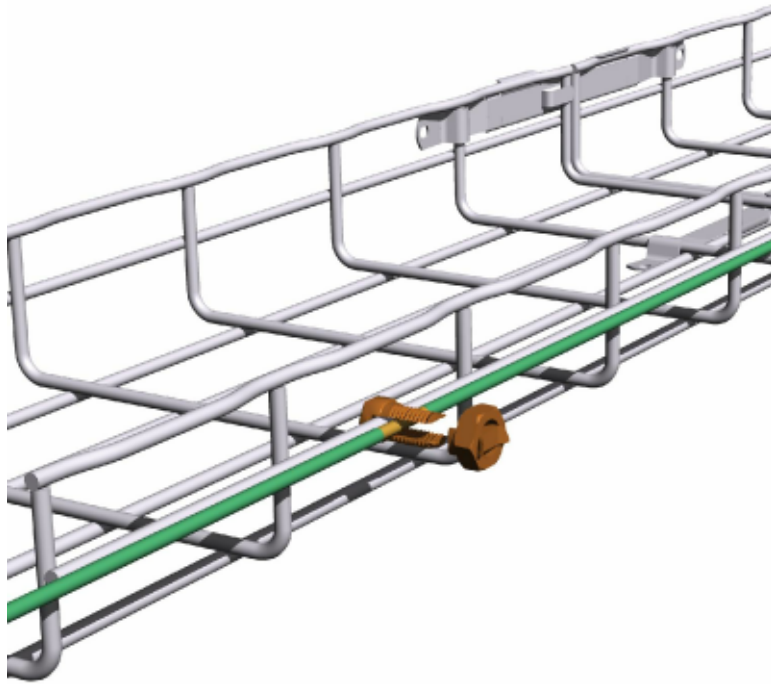

GNDSB SPLIT BOLT GROUNDING LUG

CABLOFIL®

INNOVATORS IN CABLE MANAGEMENT

8319 State Route 4
Mascoutah IL 62258
Phone: 800-658-4641
618-566-3230
Fax: 618-566-3250
www.cablofil.com

UL LISTED
CSA APPROVED

NOTES:

1. DIMENSIONS SHOWN ARE NOMINAL, OTHER SIZES MAY EXIST. CONTACT CABLOFIL IF NECESSARY.
2. USE ONE ON EACH 60' OF TRAY RUN AND AT TRAY ENDS OR IF TRAY IS AN EQUIPMENT GROUNDING CONDUCTOR, ONE FOR EACH TRAY SECTION.
3. ACCOMMODATES GAUGES 4-14 AWG.