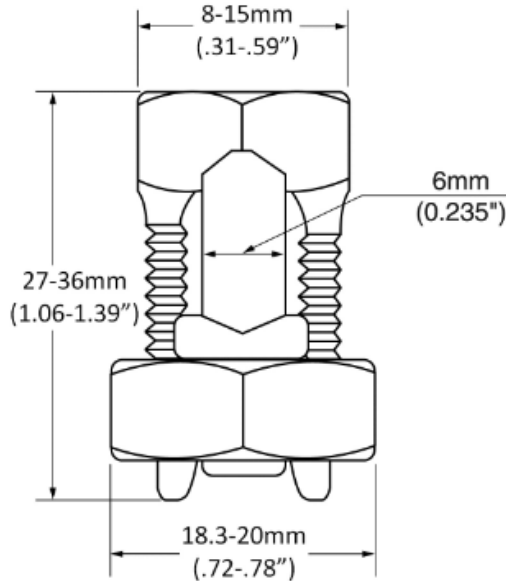

GNDSB SPLIT BOLT GROUNDING LUG

CABLOFIL®

INNOVATORS IN CABLE MANAGEMENT

8319 State Route 4
Mascoutah IL 62258
Phone: 800-658-4641
618-566-3230
Fax: 618-566-3250
www.cablofil.com

UL LISTED
CSA APPROVED

NOTES:

1. DIMENSIONS SHOWN ARE NOMINAL, OTHER SIZES MAY EXIST. CONTACT CABLOFIL IF NECESSARY.
2. USE ONE ON EACH 60' OF TRAY RUN AND AT TRAY ENDS OR IF TRAY IS AN EQUIPMENT GROUNDING CONDUCTOR, ONE FOR EACH TRAY SECTION.
3. ACCOMMODATES GAUGES 4-14 AWG.

lb

BR

GNDSB

0.062