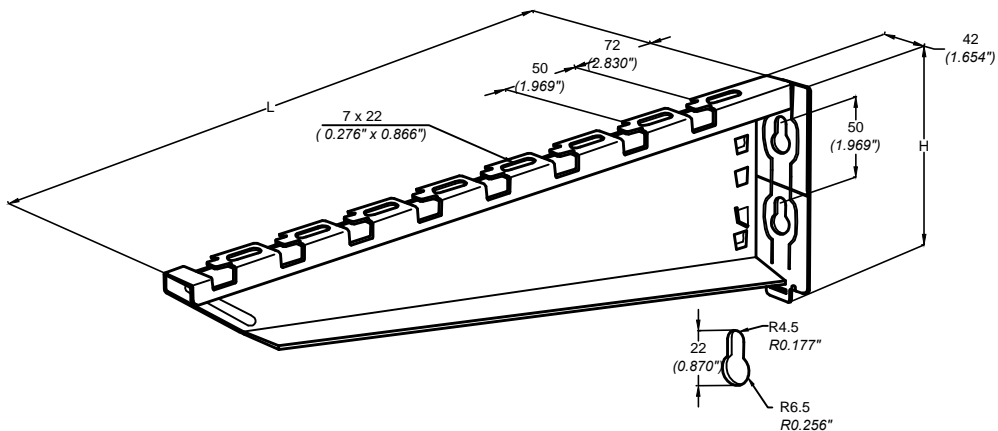

FAS U UNIVERSAL BRACKET

CABLOFIL®

INNOVATORS IN CABLE MANAGEMENT

8319 State Route 4
 Mascoutah IL 62258
 Phone: 800-658-4641
 618-566-3230
 Fax: 618-566-3250
www.cablofil.com

	L		H		Weight
	in	mm	in	mm	lb
FASU 400	18.02	457.8	5.48	139.1	1.876
FASU 450	19.99	507.8	6.66	169.1	2.670
FASU 500	21.96	557.8	7.25	184.1	3.465
FASU 600	25.90	657.8	7.86	199.7	3.752