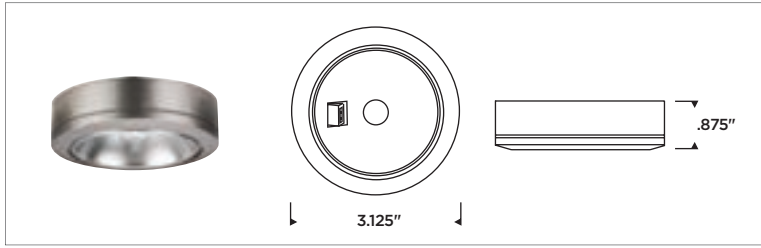

STEP 1 Choose Disks & Lamps

Individual Xenon Disk Lights*

Ambiance Disk Lighting offers functional and low-profile lighting, while enhancing the appeal of any space. Disk lights easily install as surface mount or recessed for a lower profile. Optional trims are also available for a variety of lighting effects and glare reduction. Ambiance Disk Lights should be used with a Class II transformer, or a Class I transformer with our Fused Plug (9488), track, and cable.

Item Number	9485(-xx)	9858(-xx)
Reflector	Multi-faceted polished aluminum	Satin aluminum
Beam Spread	NFL 24°, Accent	FL 40°, Task
Voltage	12V and 24V	
Lamp Type	T5 Wedge	
Max. Wattage	(1) 18 watt incandescent or xenon	
Certification (Optional lens not required for listing)	cETL, damp location	
Included Accessories	36" 18/2 cord, surface mount ring and mounting screws	80" 18/2 cord & plug, surface mount ring and mounting screws
Material / Finish	(-12) Black, (-15) White, (-171) Bronze and (-962) Brushed Nickel Low-profile, polycarbonate housing	

* For pre-packaged kits, see page 46.

Lamping Options

Item Number	9774	9775	9776	9777	9778
Lamp Type	T5 Xenon	T5 Xenon	T5 Incandescent	T5 Incandescent	T5 Incandescent
Color Temperature	2800°K	2800°K	2650°K	2750°K	2800°K
Voltage	12V AC	24V AC	12V AC	12V AC	12V AC
Rated Watts	18 watts	18 watts	8 watts	12 watts	18 watts
Power Consumption	16.2 watts	16.2 watts	8 watts	11.6 watts	16.2 watts
Lumens	210	210	57	120	210
Efficacy	13 lm/w	13 lm/w	7 lm/w	10 lm/w	13 lm/w
Rated Average Life	10,000 hours	2,000 hours	2,500 hours	2,000 hours	2,000 hours
Lamp Base	Wedge				
Min. Spacing	6" on center				
Color Rendering Index	>90 CRI				
Dimmable	Yes