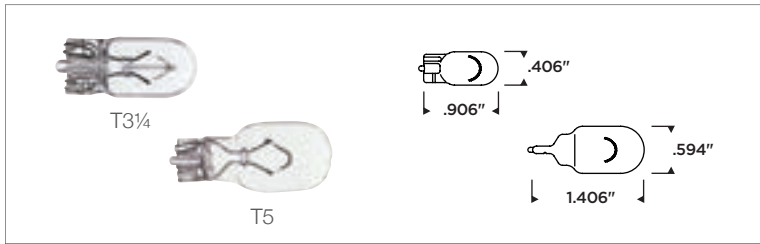

STEP 1 Choose a Lamp & Lampholder

Wedge Base

Ambiance Lx Wedge Base Lamps provide illumination for a varied list of applications. Where maximum illumination is required, couple high wattage incandescent or xenon wedge base lamps with the Lx Lampholder (9433). Lx Wedge Base Lamps add another level of versatility to Ambiance Lighting Systems.

NOTE: Lamps in first chart below only compatible with Wedge Base Lampholder 9433 (page 15).
Lamps in second chart below only compatible with Two Light Wedge Base Lampholder 9428 (page 15).

Item Number	9774	9775	9776	9777	9778
Lamp Type	T5 Xenon		T5 Incandescent		
Color Temperature	2800°K	2800°K	2650°K	2750°K	2800°K
Voltage	12V AC	24V AC	12V AC	12V AC	12V AC
Rated Watts	18 watts	18 watts	8 watts	12 watts	18 watts
Power Consumption	16.2 watts	16.2 watts	8 watts	11.6 watts	16.2 watts
Lumens	210	210	57	120	210
Efficacy	13 lm/w	13 lm/w	7 lm/w	10 lm/w	13 lm/w
Rated Average Life	10,000 hours	2,000 hours	2,500 hours	2,000 hours	2,000 hours
Lamp Base	Wedge				
Min. Spacing	6" on center				
Color Rendering Index	>90 CRI				
Dimmable	Yes				

Item Number	9727	9728	9729	9731	9732
Lamp Type	T3 1/4 Incandescent			T3 1/4 Xenon	
Color Temperature	2200°K	2300°K	2450°K	2400°K	2550°K
Voltage	12V AC	12V AC	12V AC	12V AC	12V AC
Rated Watts	3 watts	5 watts	5 watts	3 watts	5 watts
Power Consumption	2.1 watts	4 watts	3.9 watts	2.7 watts	4.2 watts
Lumens	8	23	26	15	33
Efficacy	4 lm/w	6 lm/w	7 lm/w	6 lm/w	8 lm/w
Rated Average Life	20,000 hours	9,000 hours	2,000 hours	19,000 hours	8,000 hours
Lamp Base	Wedge				
Min. Spacing	2" on center				
Color Rendering Index	>90 CRI				
Dimmable	Yes