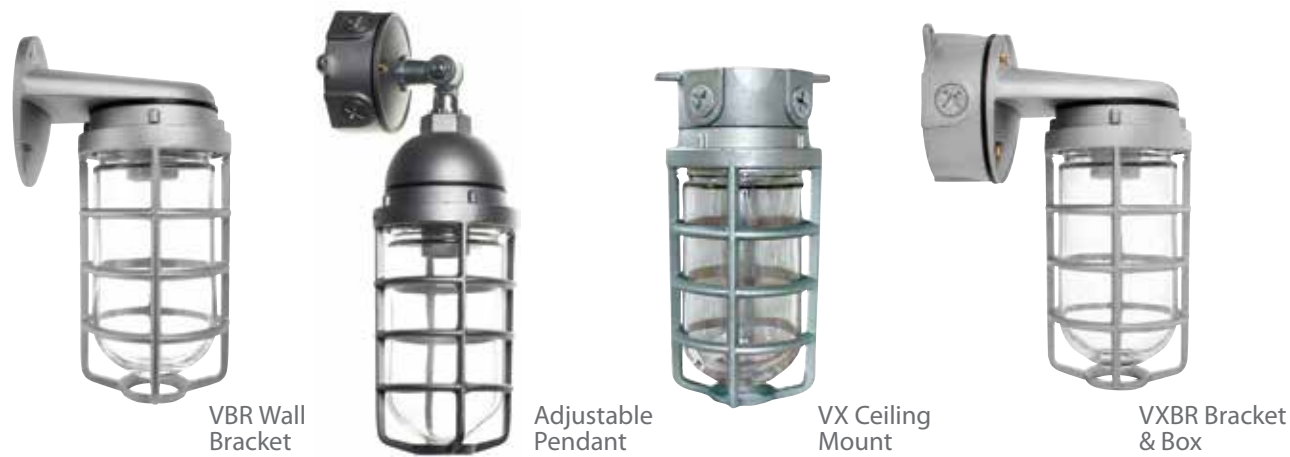

# VAPORPROOF

## CEILING & WALL MOUNT LIGHTS

- Rugged, die-cast aluminum housing
- One piece die-cast aluminum guards
- Junction box with sturdy mounting lugs
- Clear, heat resistant glass globes
- Adapter plate included with VC fixtures
- High temperature silicone gaskets
- All stainless steel hardware

### Wall Mount Die-cast aluminum construction with sturdy wall mounting bracket

VBR Bracket	Catalog # (Natural Finish)						Consider LED Replacement
	Clear Glass & Die-Cast Guard	Clear Glass & Wire Clamp Guard	Clear Glass Globe (No Guard)	Clear Permaglobe (No Guard)	White Permaglobe (No Guard)	Fixture Less Globe	
<b>100 Series: Max Watts</b> 150W Clear Glass 100W Colored Glass 75W Permaglobe	VBR100DG	VBR100G	VBR100	VBR100P	-----	VBR1	VXBRLED13DG
	VBR200DG	VBR200G	VBR200	VBR200P	-----	VBR2	VXBRLED13DG
<b>200 Series: Max Watts</b> 200W Clear Glass 150W Colored Glass 100W Permaglobe	VBR100DG	VBR100G	VBR100	VBR100P	-----	VBR1	VXBRLED13DG
	VBR200DG	VBR200G	VBR200	VBR200P	-----	VBR2	VXBRLED13DG

### Adjustable Pendant Universal swivel permits mounting at any angle—great for sloped ceilings!

<b>100 Series: Max Watts</b> 150W Clear Glass 100W Colored Glass 75W Permaglobe	VA100DG	VA100G	VA100	VA100P	-----	VA1	VXBRLED13DG
	VA200DG	VA200G	VA200	VA200P	-----	VA2	VXBRLED13DG
<b>200 Series: Max Watts</b> 300W Clear Glass 200W Colored Glass 100W Permaglobe	VA100DG	VA100G	VA100	VA100P	-----	VA1	VXBRLED13DG
	VA200DG	VA200G	VA200	VA200P	-----	VA2	VXBRLED13DG