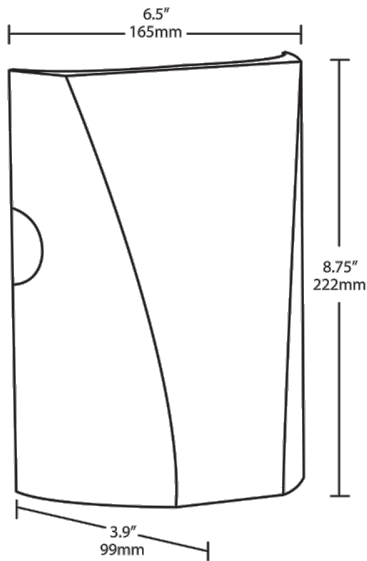

## Technical Specifications (continued)

**Optical**

**BUG Rating:**

B1 U0 G0

**BUG Rating:**

B1 U0 G0

### Dimensions