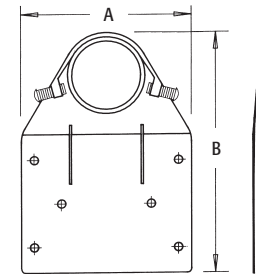

726

Mast Kits

Service entrance mast kits provide an assortment of S.E. mast components for installing overhead service drops in residential or commercial buildings using conduit.