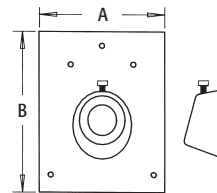

Aluminum Roof Flashing

Cast aluminum. Includes set-screw(s) to secure pipe and compound.

CATALOG NUMBER	UPC/DCI/NAED MFG #018997	TRADE SIZE	STD PKG	DIM A	DIM B
723	00723	1-1/4	10	7.250	9.500
724	00724	1-1/2	10	9.000	11.000
725	00725	2	5	9.000	11.000
726	00726	1-1/4 to 2	10	7.750	15.000

UL/CSA not applicable.

723

Mast Kits

Service entrance mast kits provide an assortment of S.E. mast components for installing overhead service drops in residential or commercial buildings using conduit.

CATALOG NUMBER	UPC/DCI/NAED MFG #018997	TRADE SIZE	STD PKG	ENTRANCE CAP	ROOF FLASHING	WIRE HOLDER	STRAPS	LAG BOLTS	BOTTOM REDUCER	AMPERE SERVICE
MK200	42200	2	1	145	625	-	(2) 345	(2) 3/8 X 3	650	125-150-200
MK200WH	42205	2	1	145	625	645	(2) 355	-	-	125-150-200
MK200ASF	42210	2	1	145	625	-	(2) 345	(2) 3/8 X 3	-	125-150-200
MK200PS	32044	2	1	145	625	(1) 610, (1) 620	-	-	-	125-150-200
MK250ASF	42250	2-1/2	1	129	625	-	(2) 346	(2) 1/2 X 4	651	125-150-200
MK250ASFX	42255	2-1/2	1	129	625	(2) 615, (1) 610	-	-	-	125-150-200
MK250A	32027	2-1/2	1	129	625	-	(2) 356	-	-	125-150-200