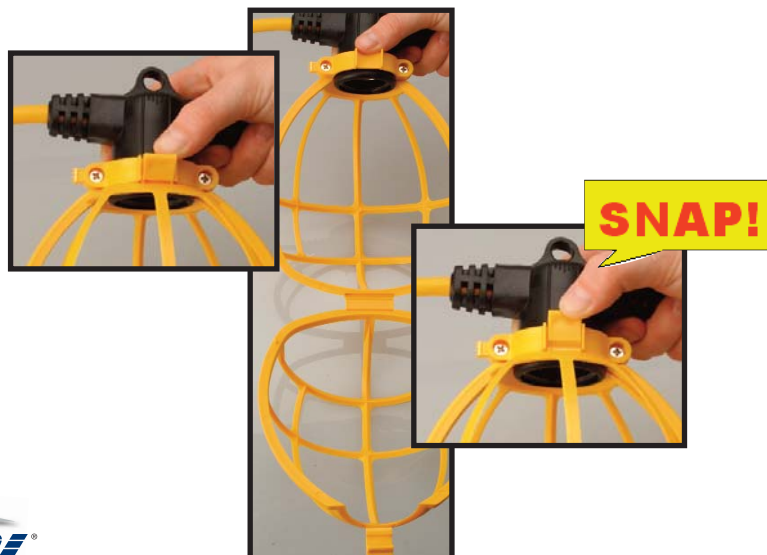

Metal Halide Temporary Lights

LUMA-SITE®

- NEC Compliant
- UL & CSA Listed
- 36,000 initial lumens
- 20,000 hours of bulb life
- Fast plug-in installation & spring-loaded hook for quick hanging
- Knock-outs for hard wire & local codes

Part #	Watts	Description	Guard	Bulb
07603-88-00	400	Metal Halide Temporary Light	10" Wire Guard	Type "O"

Temporary Lighting

CORD-LITE™

- NEC Compliant
- UL Listed
- OSHA Compliant
- Pre-assembled guards onto molded sockets save time and labor expense on the job-site
- Easy and fast installation
- Heavy-duty design able to withstand harsh job-site conditions

Part #	Length	Description	Guard	Bulb	Pallet Qty
07538-88-02	50 ft.	12/3 SJTW 300V	Coated Metal	A-23	30
07539-88-02	100 ft.	12/3 SJTW 300V	Coated Metal	A-23	20
07548-88-02	50 ft.	12/3 SJTW 300V	Plastic	A-23	30
07549-88-02	100 ft.	12/3 SJTW 300V	Plastic	A-23	20
07145-88-02	100 ft.	14/2 SJTW 300V	Plastic	A-23	20

Cross Reference

Coleman Cable	07145	07548	07549	07538	07539
Ericson	142100	12350STWY-1L	123100STWY-1L	12350STWY-1W	123100STWY-1W
Woodhead	5000	-	5002	5003	-
McGill	2252-0012	-	2252-0026	-	-
CEP	94132	96135	96132	-	-

07145 Installation is a Snap!

LT565-06-01 OCT07

1530 Shields Drive • Waukegan, IL 60085 • 800-323-9355 • www.colemancable.com