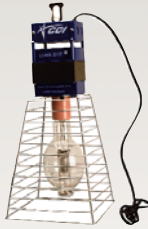

# Metal Halide Temporary Lights

**LUMA-SITE®**

- NEC Compliant
- UL & CSA Listed
- 36,000 initial lumens
- 20,000 hours of bulb life
- Fast plug-in installation & spring-loaded hook for quick hanging
- Knock-outs for hard wire & local codes

Part #	Watts	Description	Guard	Bulb
07603-88-00	400	Metal Halide Temporary Light	10" Wire Guard	Type "O"

# Temporary Lighting

**CORD-LITE™**

- NEC Compliant
- UL Listed
- OSHA Compliant
- Pre-assembled guards onto molded sockets save time and labor expense on the job-site
- Easy and fast installation
- Heavy-duty design able to withstand harsh job-site conditions