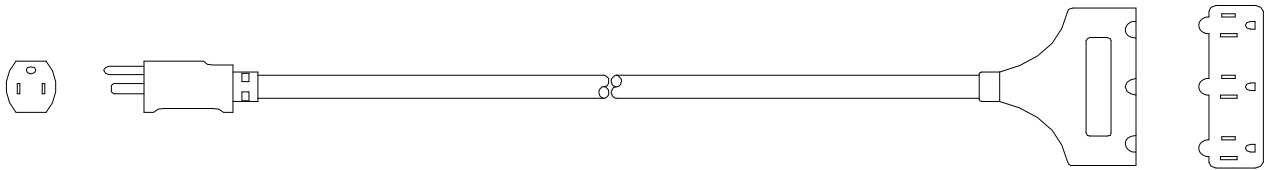

Southwire[®]

PRODUCT SPECIFICATION

CATALOG NUMBER:	41128802		
DESCRIPTION:	Adapter cord set with Tri-Source [®] three outlet cord connector		
APPROVALS:	UL Listed Adapter Cord Set; CUL Listed or CSA Certified		
Case qty:	12	UPC:	0 29892 04112 0

CONSTRUCTION PARAMETERS:

Cable type:	12/3 STW
Cable jacket material:	PVC, yellow
Cord rating:	Extra Hard Usage per the National Electrical Code
Cable legend type:	Indent print

Note: Plug and connector style may vary

Cord set length:	2 ft
Attachment plug configuration:	NEMA 5-15P
Cord connector configuration:	NEMA 5-15R x 3
Plug and connector material:	PVC, yellow

ELECTRICAL AND ENVIRONMENTAL PROPERTIES:

Cable temperature rating:	-40 to +60 °C
Nominal operating voltage:	125 VAC
Maximum operating current:	15A