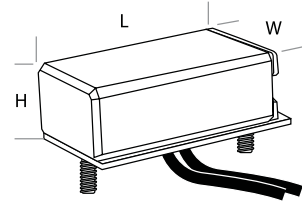

ELA-75-BF

ELECTRONIC TRANSFORMER

LET 75 BF

HEAVY DUTY 12V 75W AC BOTTOM FEED TRANSFORMER

L: 2-3/8"

W: 1-1/4"

H: 7/8"

DESCRIPTION: