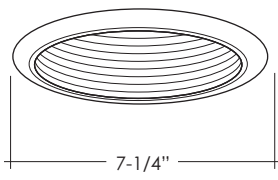

B630 _____
METAL STEPPED BAFFLE