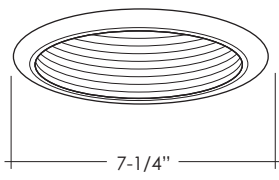

B631 _____
R30 PHENOLIC BAFFLE W/ METAL RING