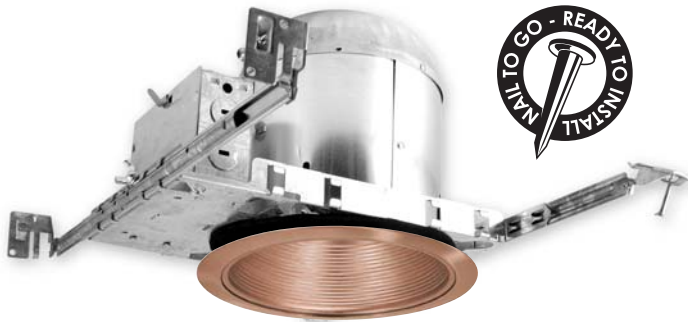

B6IC

6" UNIVERSAL IC HOUSING

BAFFLE TRIM

6"

INCANDESCENT

DESCRIPTION:

For new construction. Thermally protected, IC rated specification grade recessed housing. Accommodates up to 75W R30, 75W PAR30, 65W BR40, 65W BR30, 65W PAR38, 50W PAR30 and 60W A19 lamps. Furnished with preinstalled adjustable bar hangers. Junction box is provided with four 1/2" KOs, one 3/4" KO and four Romex knockouts with strain relief.

LAMP WATTAGE: (1) Maximum **75W R30, 75W PAR30, 65W BR40, 65W BR30, 65W PAR38, 50W PAR30, 60W A19**

* Maximum lamp wattage may vary based on trim.

SPECIFICATION:

A. HOUSING - Die-formed all aluminum construction for maximum heat dissipation and rust protection. Adjusts vertically in plaster frame to accommodate 1/2" to 1-3/8" ceiling.

B. SOCKET - Medium base screw shell porcelain socket preinstalled on adjustable mounting bracket is designed to allow usage of different lamp types, as well as proper and consistent lamp positioning.

C. BAR HANGERS - Preinstalled bar hangers allow housing to be positioned and locked at any point within a 24" joist span. They can be positioned on either the long or short axis of the housing and can be shortened for 12" joists. They contain a double-headed real nail for secure attachment into the joist. Bar hanger nails are installed on a 20° downward angle for better contact, and the 90° pivoting mounting plate makes installation fast and accurate. Bar hangers can fit onto T-Bar spline with additional slots and holes for special mounting methods if necessary.