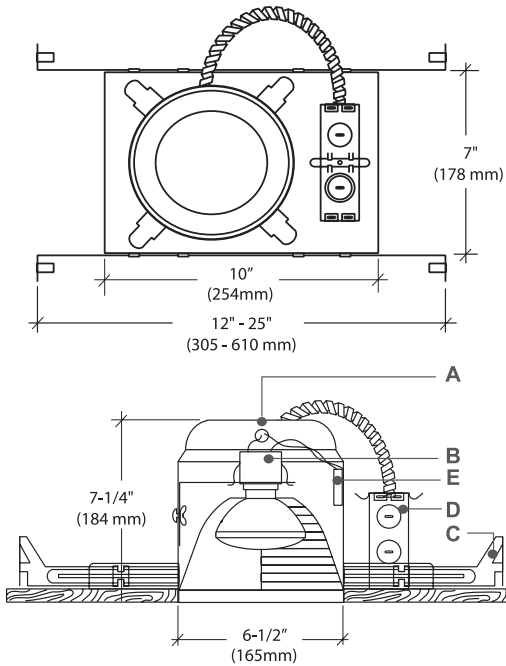

ORDERING INFORMATION, PLEASE SPECIFY:

TYPE	OPTION(S)	TRIM TYPE				BAFFLE	TRIM RING
B6IC*	AIR SHUT	☐ B630	☐ AF634	☐ B636	☐ B651	☐ W	☐ WH
	☐ AT	☐ B631	☐ B610	☐ B637	☐ B611	☐ P	☐ BK
WAGO	☐ W	☐ AF637	☐ B609	☐ B656	☐ B647	☐ SN	☐ SN
		☐ AF631	☐ B646	☐ B675	☐ B624	☐ CP	☐ CP
		☐ AF639	☐ B616	☐ B676		☐ BZ	☐ CH
		☐ AF640	☐ B673	☐ B225			☐ PB
		☐ AF649	☐ B635	☐ B653			☐ BZ

*For standard housing leave options blank

Specified:

B6IC - - - - -

TYPE   OPTION(1)   OPTION(2)   TRIM TYPE   BAFFLE   TRIM RING

(Sample of Catalog Number: **B6IC-AT-B630-W-WH**)

SPECIFIED BY:

TYPE:

JOB NAME:

Tel: 323-888-1973 • 877-375-5555 / Fax: 323-888-1977 • 877-375-3333
www.iuseelite.com • E-mail: sales@iuseelite.com