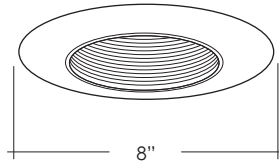

B225 _____
OPEN TRIM STEPPED BAFFLE