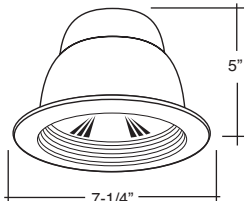

B610 _____
CONE REFLECTOR W/ BAFFLE