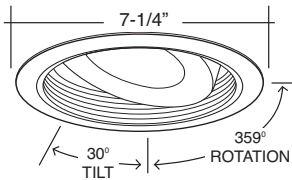

B673 _____
PAR30 GIMBAL TRIM (35° TILT)