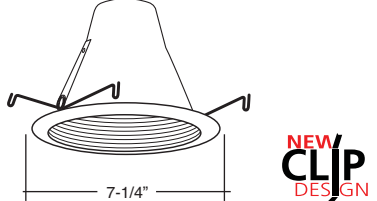

AF639 _____
SELF-FLANGE AIR-SHUT BAFFLE