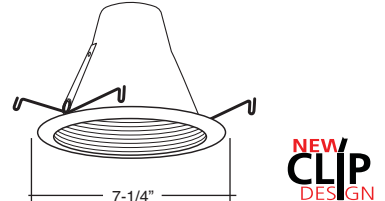

AF640 _____
DEEP SELF-FLANGE AIR-SHUT BAFFLE