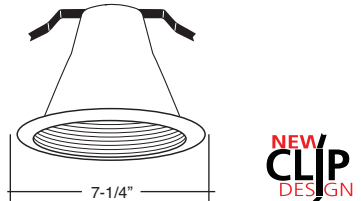

AF631 _____
SELF-FLANGE AIR-SHUT BAFFLE