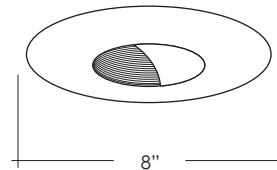

B647 _____
DESIGNER BAFFLE WALL WASH