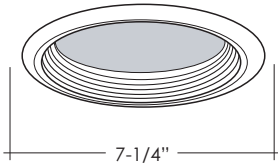

B676 _____
REFLECTOR W/ FROSTED LENS