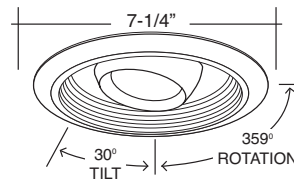

B616 _____
PAR20 REG. EYEBALL W/ BAFFLE (30° TILT)