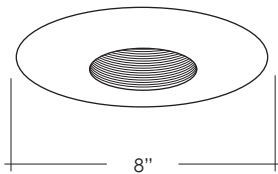

B651 _____
PAR20 STEPPED BAFFLE