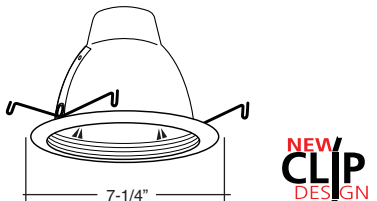

AF634 _____
DEEP SELF-FLANGE AIR-SHUT BAFFLE