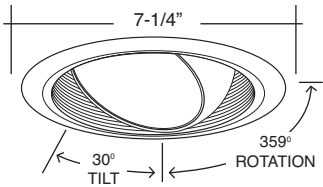

B609 _____
REGRESSED EYEBALL W/ BAFFLE