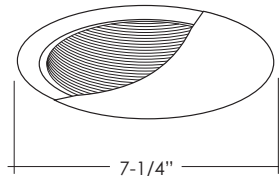

B611 _____
PAR30 BAFFLE WALL WASH