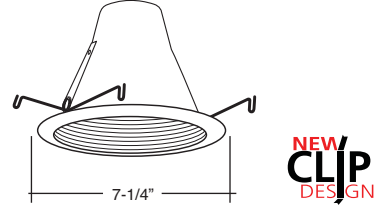

AF637 _____
SELF-FLANGE AIR-SHUT BAFFLE