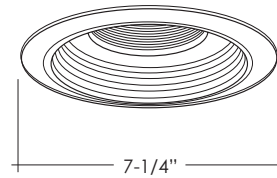

B653 _____
BAFFLE WITH BAFFLE