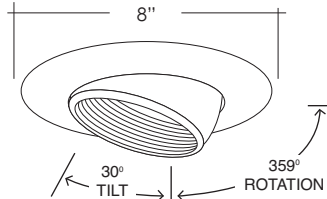

B609 _____
REGRESSED EYEBALL W/ BAFFLE

- MAX. LAMP WATT:**
75W R30/PAR30, 65W BR30, 50W PAR30
- BAFFLE:**
W, P, SN, CP
- RING:**
WH, BK, SN, CP, CH, PB
- EYEBALL:**
WH, BK, SN, CP, CH, PB

B646 _____
EYEBALL WITH BAFFLE